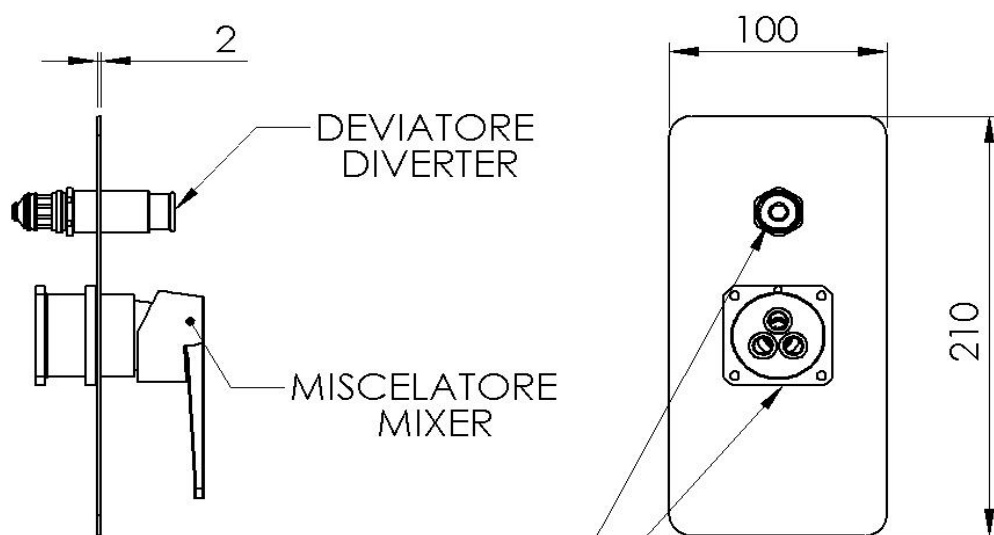

ART. COD. **D 09KB**

CONNESSIONI A RRBOX
RRBOX CONNECTIONS

MATERIALI / MATERIALS

OTTONE CROMATO / CHROME PLATED BRASS

CROMATURA / CHROME PLATING

UNI EN 248