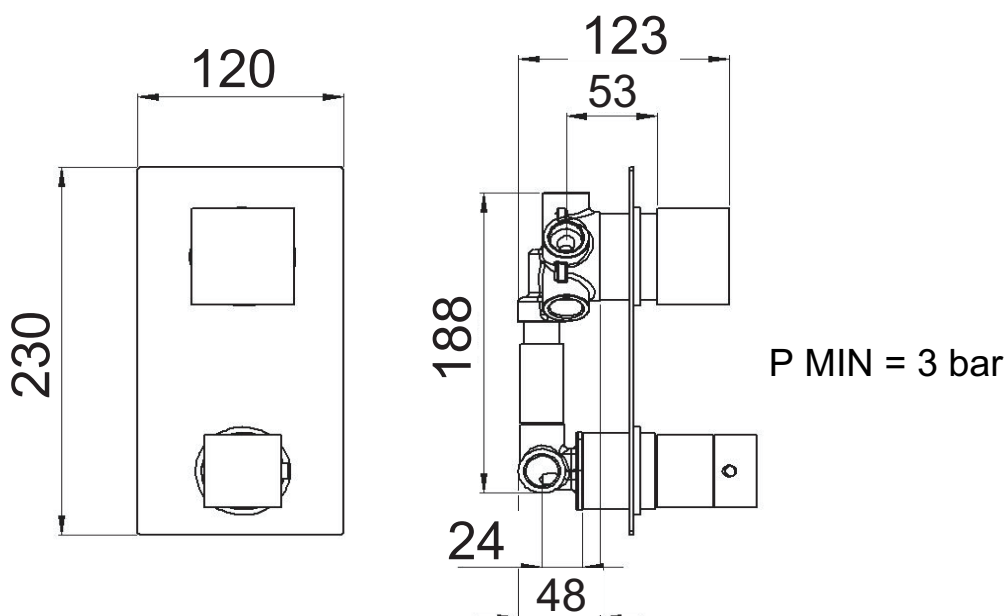

ART. COD.

SKT612D5

DEVIATORE 5 VIE
5 OUTLETS DIVERTER

TERMOSTATICO
THERMOSTATIC

2 MANIGLIE COASSIALI
2 COAXIAL HANDLES
ON-OFF + T°

MATERIALI / MATERIALS

OTTONE CROMATO / CHROME PLATED BRASS

CROMATURA / CHROME PLATING

UNI EN 248