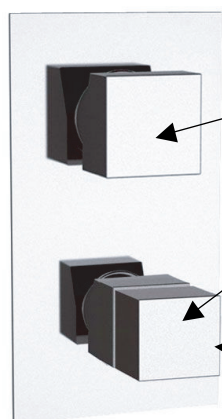

ART. COD.

SKT612D5

DEVIATORE 5 VIE
5 OUTLETS DIVERTER

TERMOSTATICO
THERMOSTATIC

2 MANIGLIE COASSIALI
2 COAXIAL HANDLES
ON-OFF + T°

MATERIALI / MATERIALS

OTTONE CROMATO / CHROME PLATED BRASS

CROMATURA / CHROME PLATING