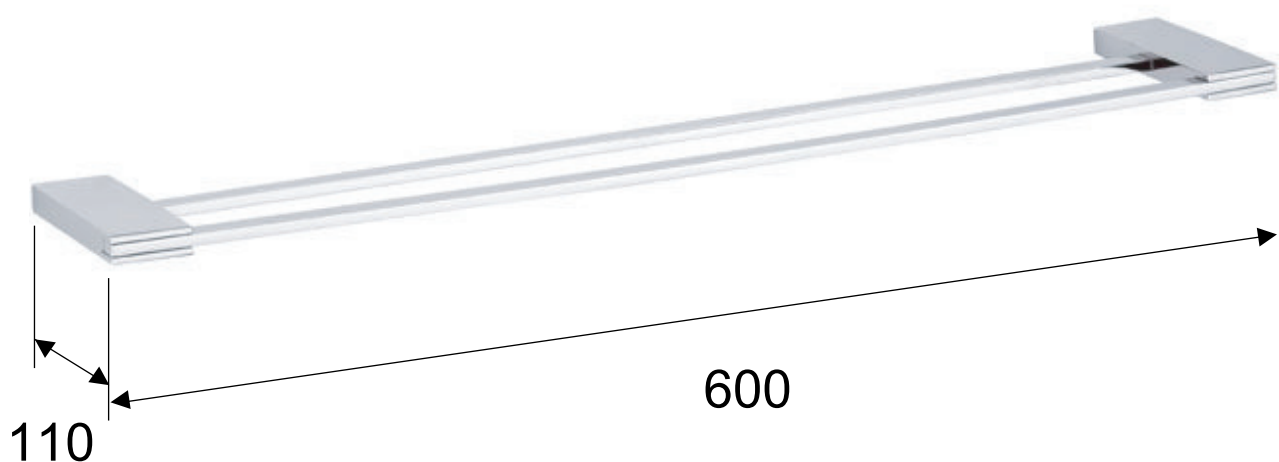

SCHEDA TECNICA

TECHNICAL FEATURES

ART. COD.

FT 33

MATERIALI / MATERIALS

OTTONE CROMATO / CHROME PLATED BRASS

CROMATURA / CHROME PLATING

UNI EN 248