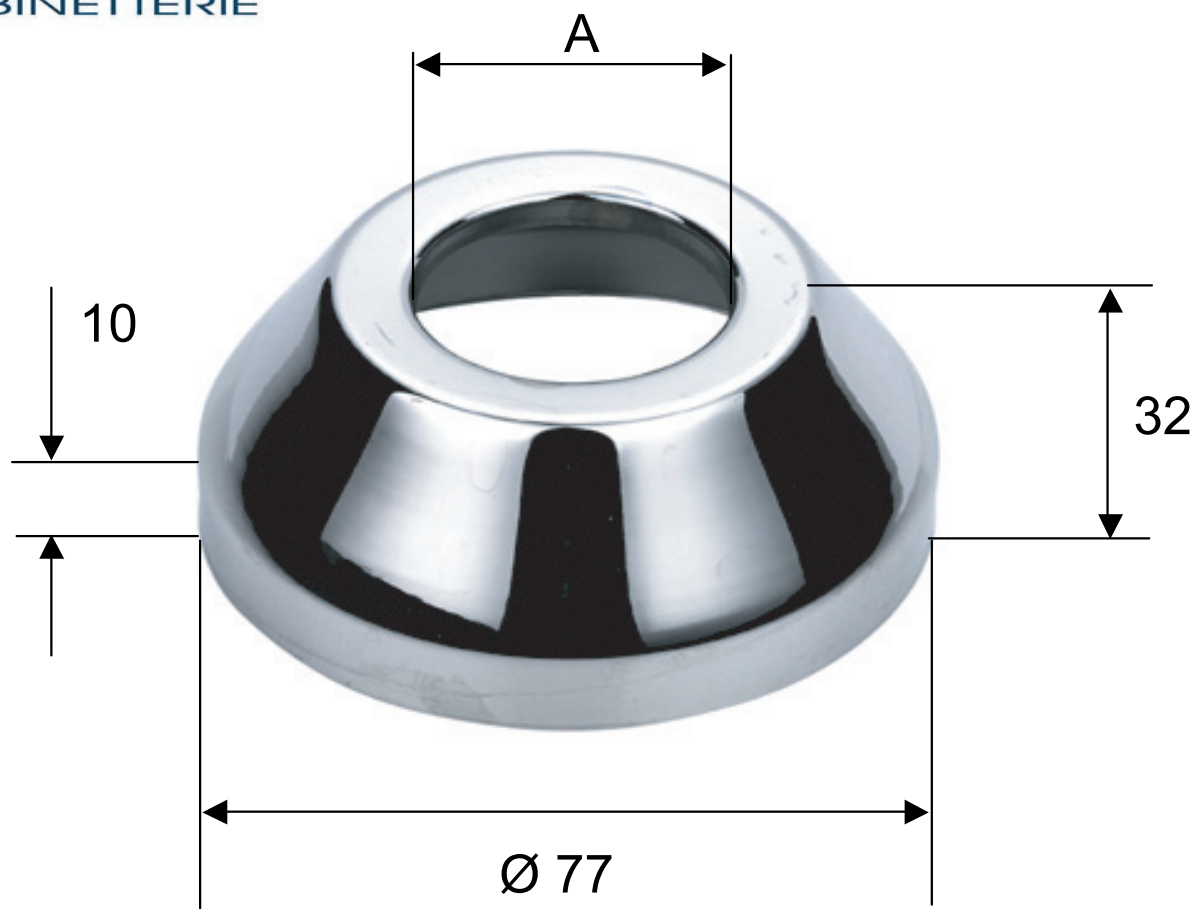

ART. COD.

146

DIMENSIONI / DIMENSIONS

A = 26 , 30 , 32 , 40 mm

MATERIALI / MATERIALS

OTTONE CROMATO / CHROME PLATED BRASS