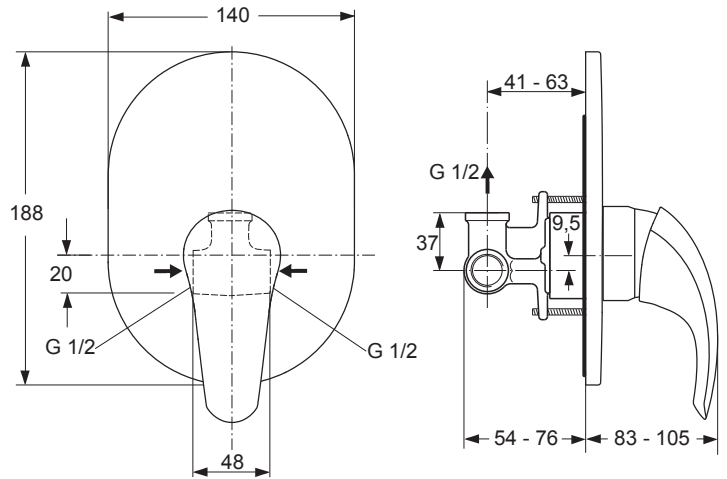

Produced since: June 2013

Shower built-in Single Lever
complete with pre-installation kit
chrome **A4994AA**

Pos.	Description	Part-Number	Qty.	Pos.	Description	Part-Number	Qty.
1	Lever cpl. with ISI-Logo	A 960 666 AA	1 pcs	12	Click-Cartridge	A 960 178 NU	1 pcs
2	Handle cap red / blue	A 963 931 NU	1 pcs	13	Screw M4x10 DIN 84		
3	Thread pin M5x10 DIN915	A 963 309 NU	1 pcs	14	Plaster guard		
4	Escutcheon w/o Logo	B 960 361 AA	1 pcs	15	Body (shower)		
5	Fixation screw M4 x 40			16	Extension kit 20mm	A 961 168 NU	1 Set
6	Escutcheon holder	A 960 297 NU	1 pcs	17	Extension kit 40mm	A 961 462 NU	1 Set
7	Seal ring 3x4x448						
8	Cover cap	A 963 935 AA	1 pcs				
9	Fixation ring	A 963 930 NU	1 pcs				
10	Cylindrical screw M4x39	A 963 933 NU	3 pcs				
11	Volume control parts						