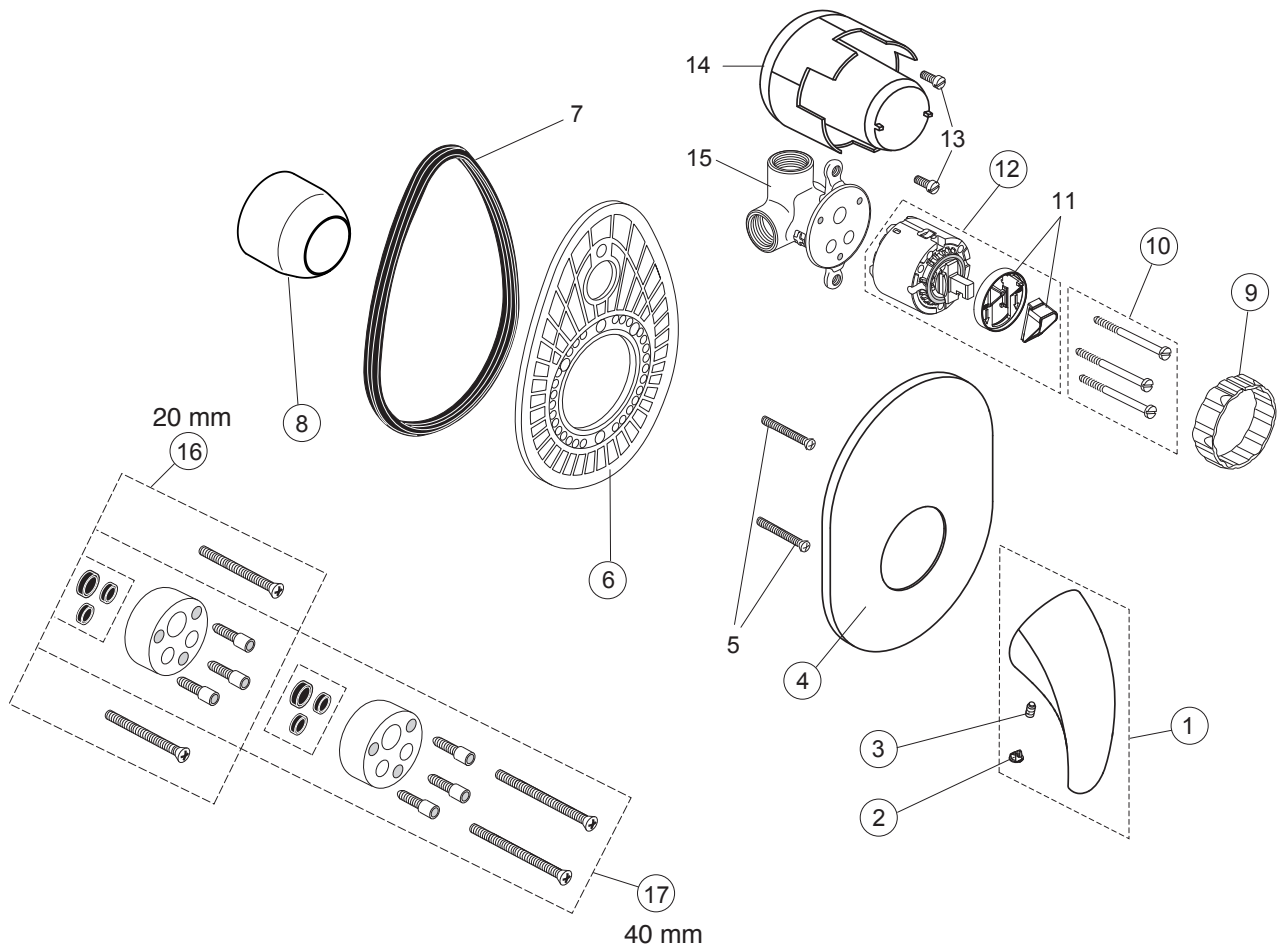

Produced since: June 2013

Shower built-in Single Lever
complete with pre-installation kit
chrome **A4994AA**

Pos.	Description	Part-Number	Qty.	Pos.	Description	Part-Number	Qty.
1	Lever cpl. with ISI-Logo	A 960 666 AA	1 pcs	12	Click-Cartridge	A 960 178 NU	1 pcs
2	Handle cap red / blue	A 963 931 NU	1 pcs	13	Screw M4x10 DIN 84		
3	Thread pin M5x10 DIN915	A 963 309 NU	1 pcs	14	Plaster guard		
4	Escutcheon w/o Logo	B 960 361 AA	1 pcs	15	Body (shower)		
5	Fixation screw M4 x 40			16	Extension kit 20mm	A 961 168 NU	1 Set
6	Escutcheon holder	A 960 297 NU	1 pcs	17	Extension kit 40mm	A 961 462 NU	1 Set
7	Seal ring 3x4x448						
8	Cover cap	A 963 935 AA	1 pcs				
9	Fixation ring	A 963 930 NU	1 pcs				
10	Cylindrical screw M4x39	A 963 933 NU	3 pcs				
11	Volume control parts						