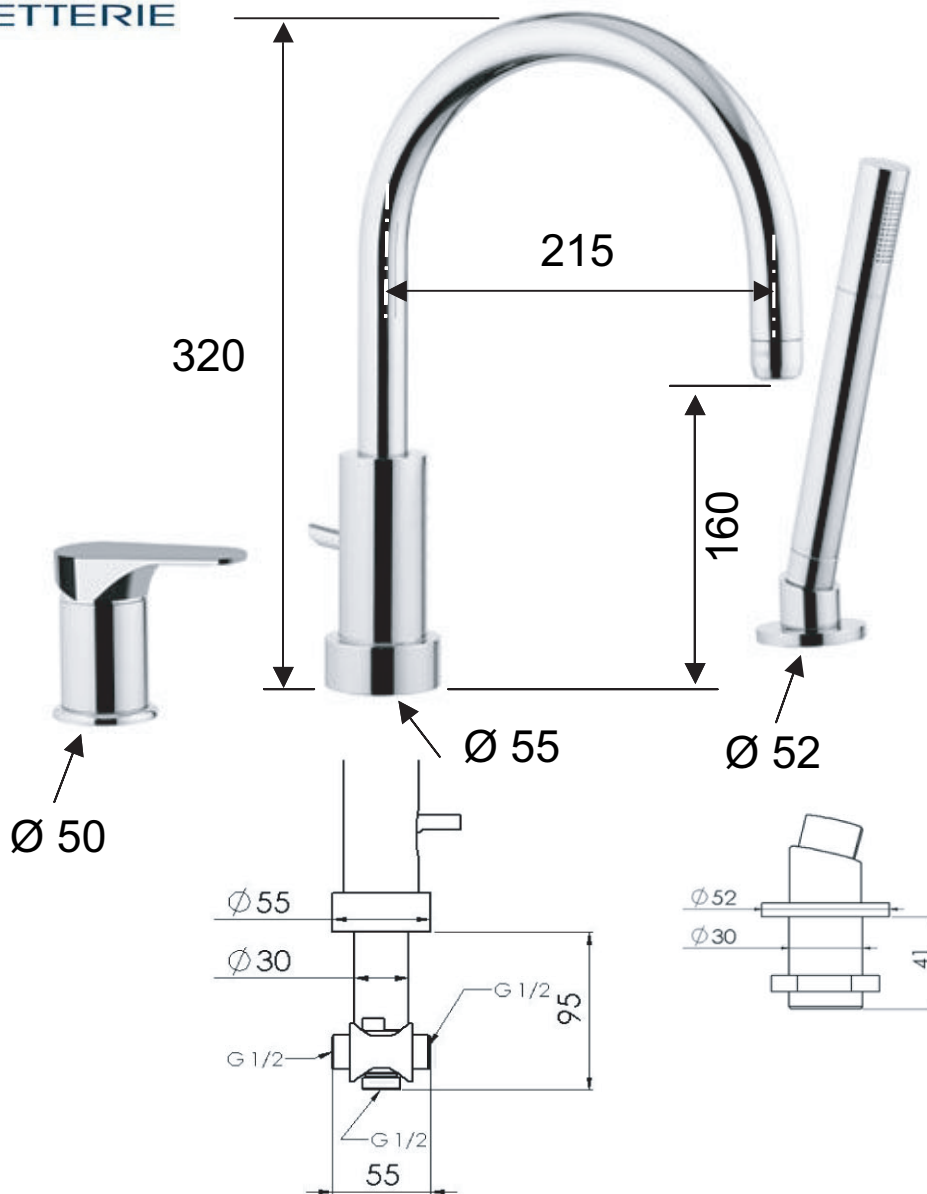

SCHEDA TECNICA

TECHNICAL FEATURES

ART. COD.

L 07

MATERIALI / MATERIALS

OTTONE CROMATO / CHROME PLATED BRASS

CROMATURA / CHROME PLATING

UNI EN 248