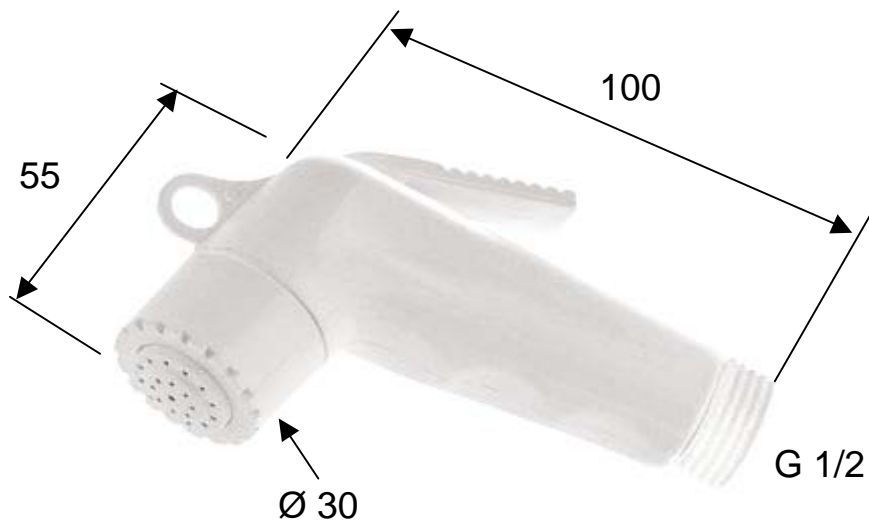

ART. COD.

332 DPBN

PRESSIONE MASSIMA / MAX PRESSURE 5 bar

MATERIALI / MATERIALS

ABS