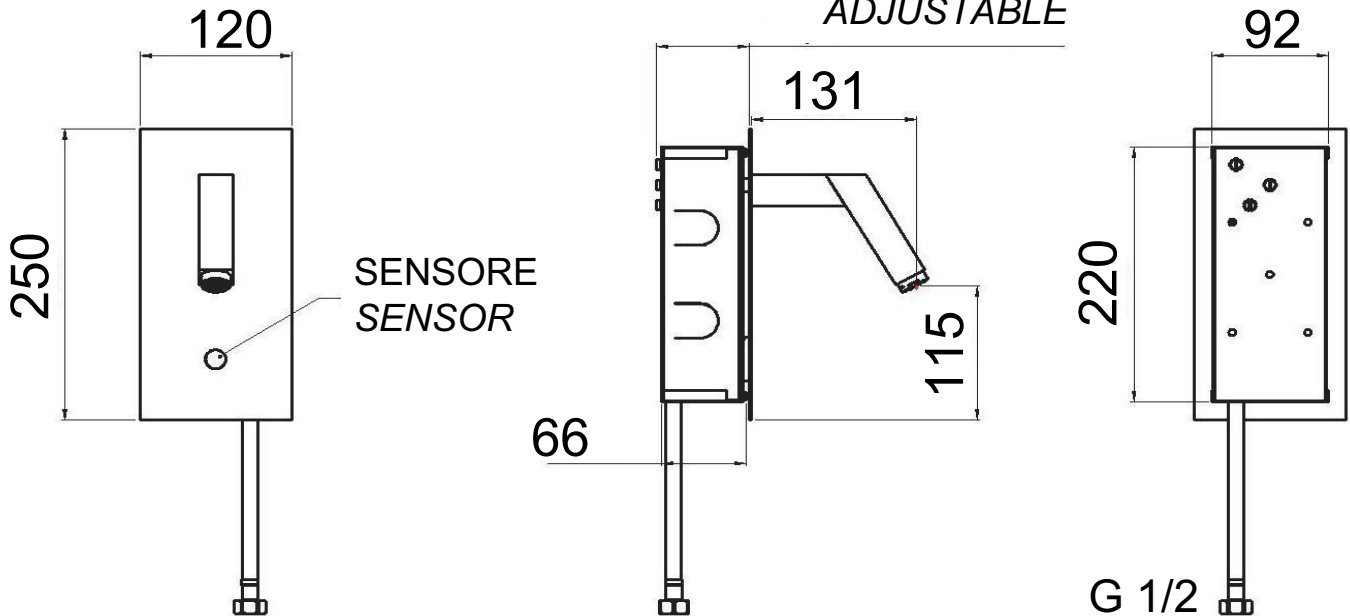

SCHEDA TECNICA

TECHNICAL FEATURES

ART. COD.

SE 28 R

MATERIALI / MATERIALS

OTTONE CROMATO / CHROME PLATED BRASS

CROMATURA / CHROME PLATING

UNI EN 248