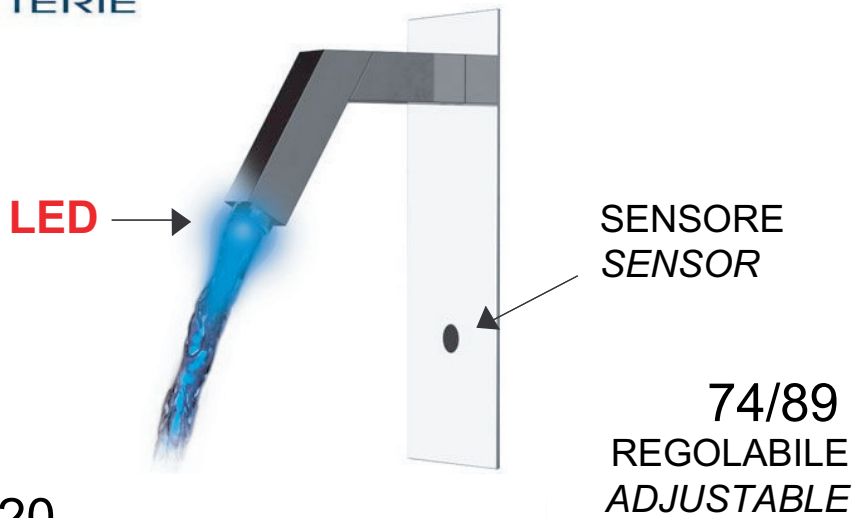

SCHEDA TECNICA

TECHNICAL FEATURES

ART. COD.

SE 28 R

MATERIALI / MATERIALS

OTTONE CROMATO / CHROME PLATED BRASS

CROMATURA / CHROME PLATING

UNI EN 248