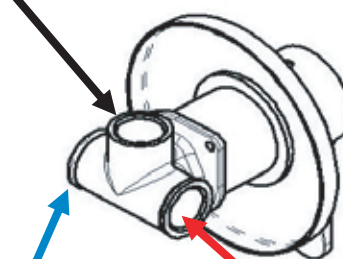

ART. COD.

W 30

Ø 116

USCITA
OUTLET
G1/2

FREDDA
COLD
G1/2

CALDA
HOT
G1/2

MATERIALI / MATERIALS

OTTONE CROMATO / CHROME PLATED BRASS