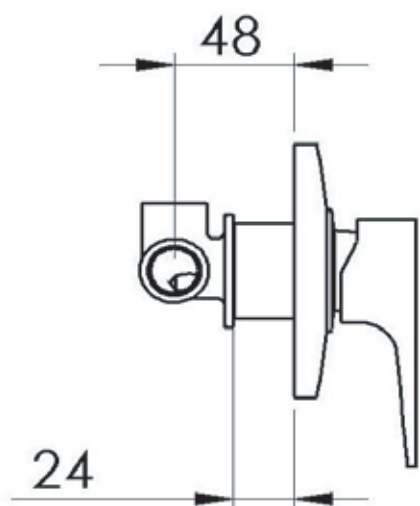

ART. COD.

W 30

Ø 116

USCITA
OUTLET
G1/2

FREDDA
COLD
G1/2

CALDA
HOT
G1/2

MATERIALI / MATERIALS

OTTONE CROMATO / CHROME PLATED BRASS