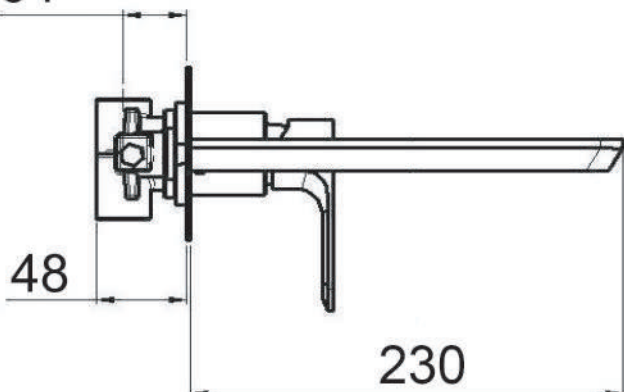

SCHEDA TECNICA TECHNICAL FEATURES

ART. COD.

TA632L

30/64

MATERIALI / MATERIALS

OTTONE CROMATO / CHROME PLATED BRASS

CROMATURA / CHROME PLATING

UNI EN 248