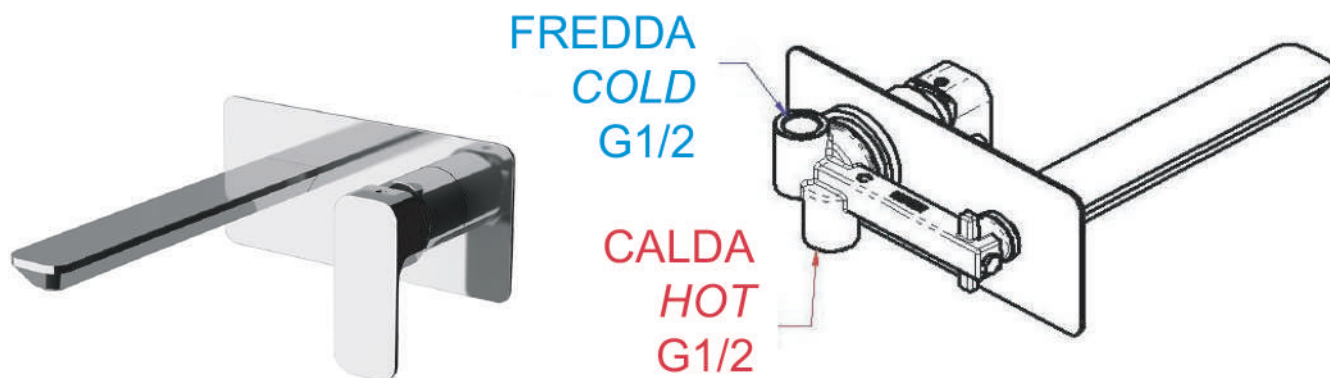

SCHEDA TECNICA TECHNICAL FEATURES

ART. COD.

TA632L

30/64

MATERIALI / MATERIALS

OTTONE CROMATO / CHROME PLATED BRASS

CROMATURA / CHROME PLATING

UNI EN 248