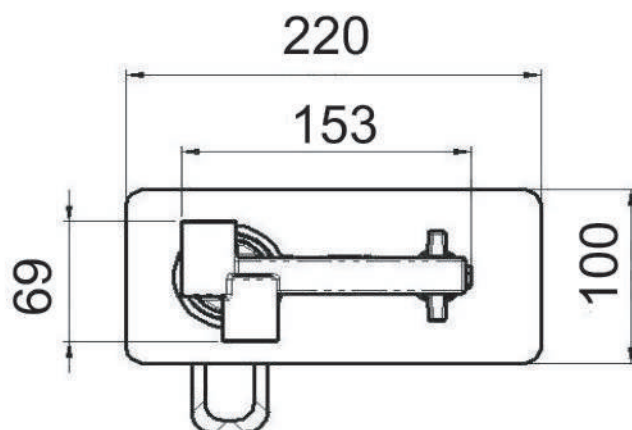

SCHEDA TECNICA TECHNICAL FEATURES

ART. COD.

TA632L

30/64

MATERIALI / MATERIALS

OTTONE CROMATO / CHROME PLATED BRASS

CROMATURA / CHROME PLATING

UNI EN 248