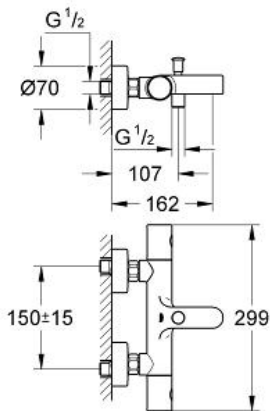

GROHTHERM 1000  
COSMOPOLITAN  
Thermostatic bath mixer 1/2"  
MODEL # 34215000

Pure Freude  
an Wasser

GROHE

**Product Description:**

**GROHTHERM 1000 COSMOPOLITAN**  
Thermostatic bath mixer 1/2"

**Standard Specification:**

wall mounted

**GROHE TurboStat** compact cartridge with wax  
thermoelement

integrated mixed water shut off

Carbodur ceramic headpart 1/2", 180°

volume handle with **GROHE EcoButton** (economy button  
with individually adjustable economy stop)