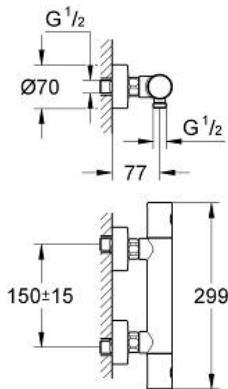

GROHTHERM 1000
 COSMOPOLITAN
 Thermostatic shower mixer 1/2"
 MODEL # 34065000

Pure Freude
 an Wasser

Product Description:
GROHTHERM 1000 COSMOPOLITAN
 Thermostatic shower mixer 1/2"

Standard Specification:
 wall mounted
GROHE TurboStat compact cartridge with wax thermoelement
 integrated mixed water shut off
 Carborundum ceramic headpart 1/2", 180°
 volume handle with **GROHE EcoButton** (economy button with individually adjustable economy stop)
GROHE SafeStop safety button at 38°C
 shower bottom outlet 1/2"
 built-in non return valves
 dirt strainers
 S-unions
 metal escutcheons
 protected against backflow
GROHE EcoJoy technology for less water and perfect flow
GROHE StarLight chrome finish