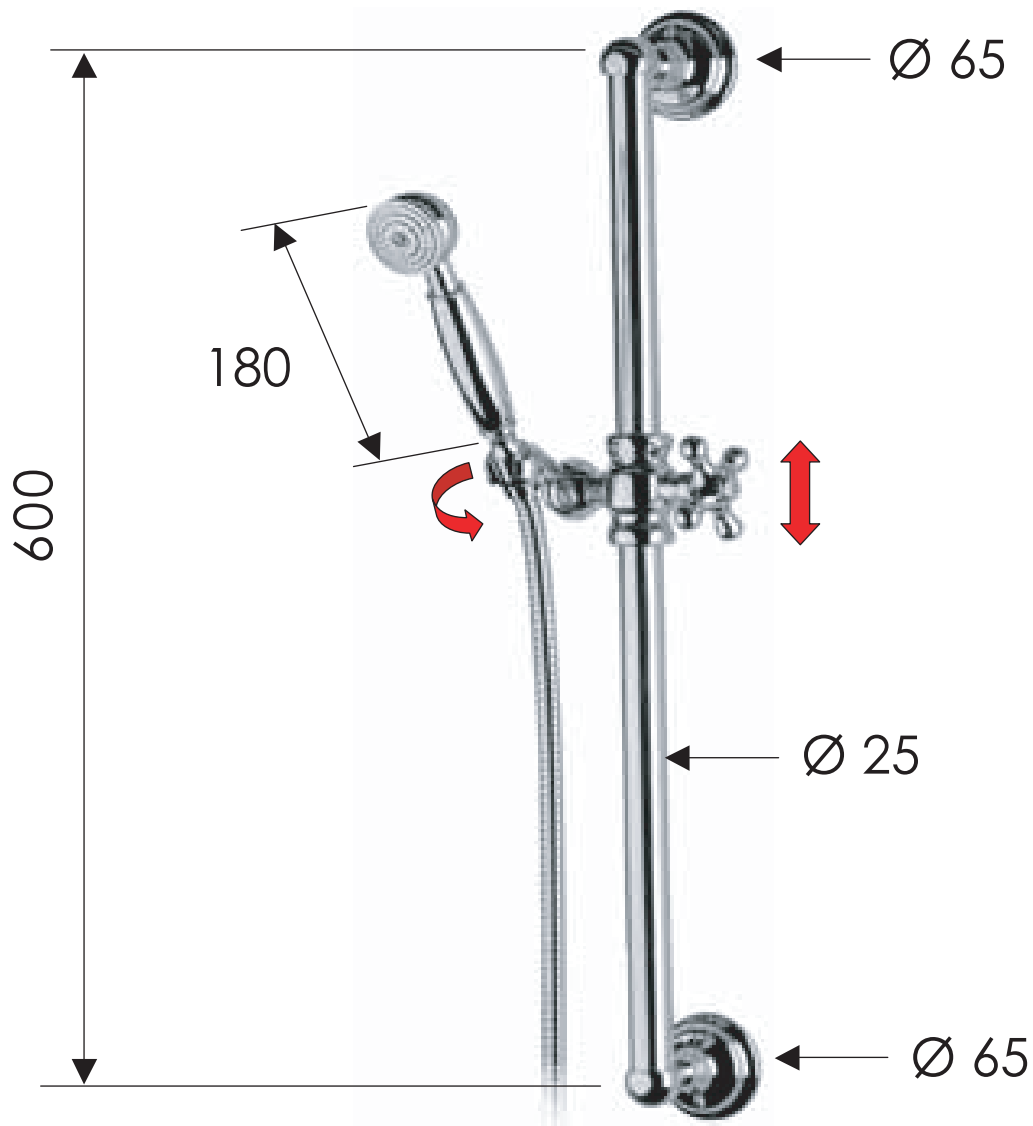

REMER

RUBINETTERIE

SCHEDA TECNICA

TECHNICAL FEATURES

ART. COD.

317L323CR

MATERIALI / MATERIALS

OTTONE CROMATO / CHROME PLATED BRASS