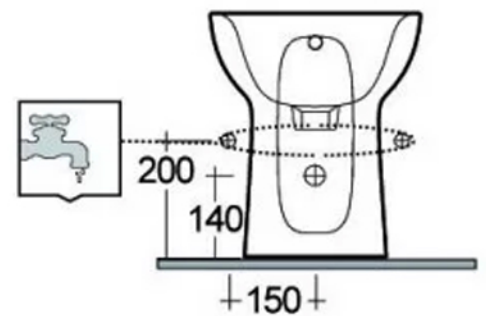

Vaso Morning

Bidet Morning

Lavabo Morning 60 cm