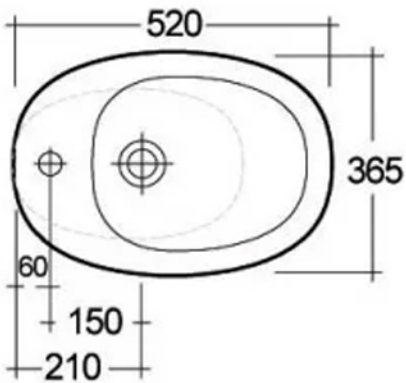

Vaso Morning

Bidet Morning

Lavabo Morning 60 cm