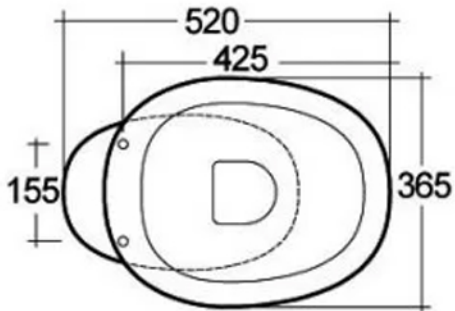

Vaso Morning

Bidet Morning

Lavabo Morning 60 cm