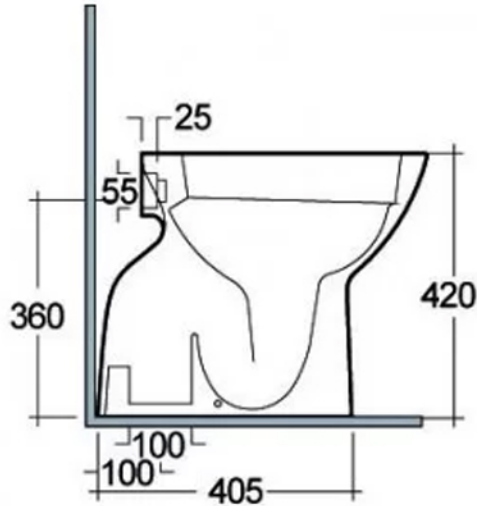

Vaso Morning

Bidet Morning

Lavabo Morning 60 cm