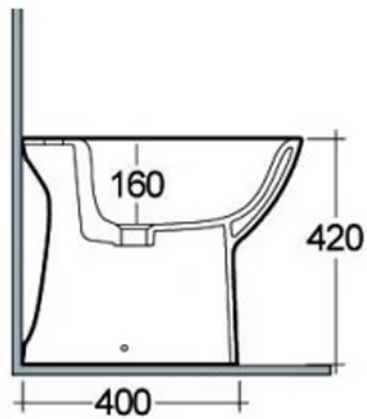

Vaso Morning

Bidet Morning

Lavabo Morning 60 cm