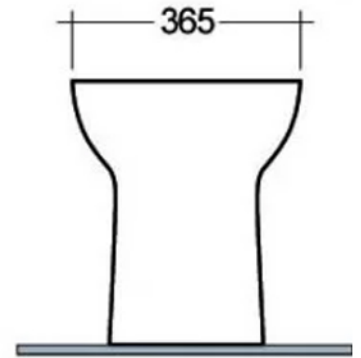

Vaso Morning

Bidet Morning

Lavabo Morning 60 cm