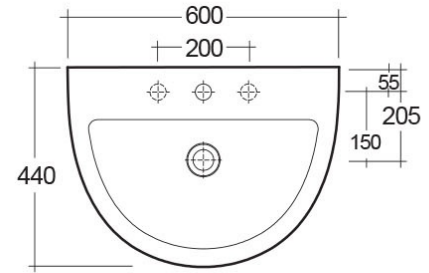

RAK-MORNING

Lavabo | Sospeso

RAK
CERAMICS

Scheda tecnica

Dimensioni: 442 x 600 mm

Peso: 14 Kg

Colore: bianco alpino

Forma: Ovale

Troppopieno: sì

Collezione: [RAK-MORNING](#)

Codice	Nome
MORWB6001AWHA	MORNING WASH BASIN WALL HUNG 60CM

Dimensions: All dimensions in mm tolerance +/- 5% for below 200mm and +/- 3% for above 200mm.
Note: Due to a continuing development programme to improve design and performance, the manufacturer reserves all rights to vary specifications without prior information.
Please note accessories are for photographic use only.