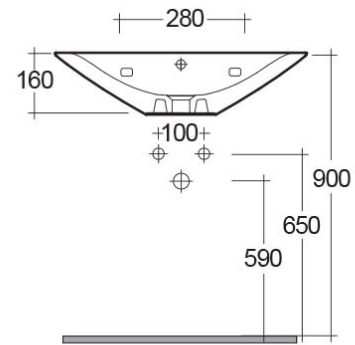

RAK-MORNING

Lavabo | Sospeso

RAK
CERAMICS

Scheda tecnica

Dimensioni: 442 x 600 mm

Peso: 14 Kg

Colore: bianco alpino

Forma: Ovale

Troppopieno: sì

Collezione: [RAK-MORNING](#)

Codice	Nome
MORWB6001AWHA	MORNING WASH BASIN WALL HUNG 60CM

Dimensions: All dimensions in mm tolerance +/- 5% for below 200mm and +/- 3% for above 200mm.
Note: Due to a continuing development programme to improve design and performance, the manufacturer reserves all rights to vary specifications without prior information.
Please note accessories are for photographic use only.