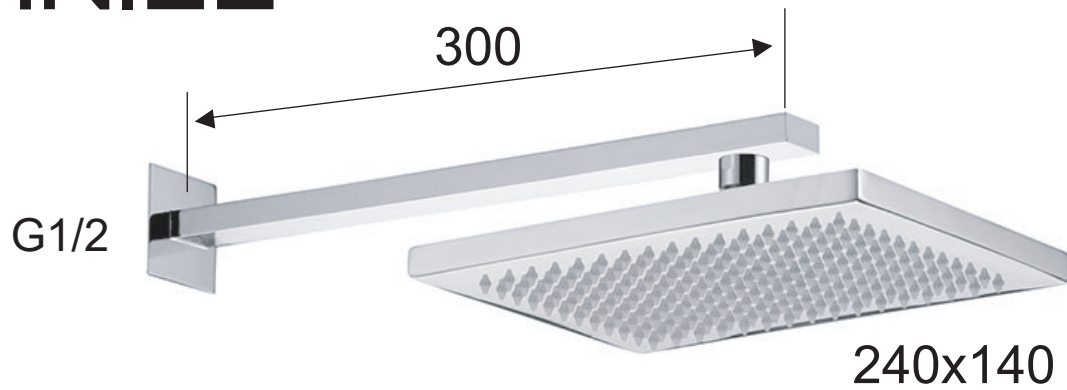

DANIEL

SCHEDA TECNICA TECHNICAL FEATURES

ART. COD.

SK615Z

MATERIALI / MATERIALS

OTTONE CROMATO / CHROME PLATED BRASS

CROMATURA / CHROME PLATING

UNI EN 248