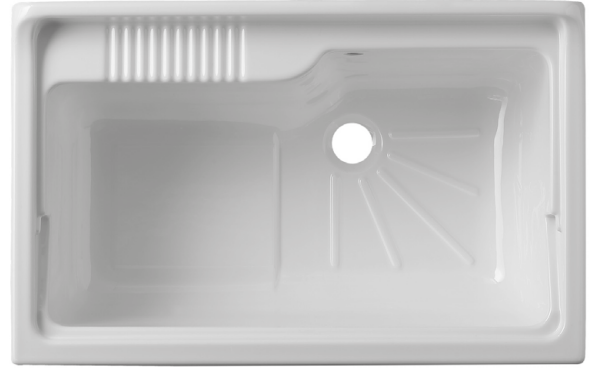

CLASSICA

ART. 3010 – 3010C

Mobile in nobilitato idrofugo W100, spessore 18 mm
 Sportelli con angoli arrotondati
 Maniglie e piedini cromati
 Vasca in termoformatura
 Bordi con colle poliuretaniche
 Asse di lavaggio in pino verniciato
 Cerniere delle ante con CHIUSURA RALLENTATA
 Sifone autopulente completo di piletta e troppopieno
 Piedini regolabili in altezza 15 mm
 Vasca forabile per installazione rubinetto (rubinetto non incluso)
 Scarico sifone a 35÷45 cm da terra

Articoli / Articles

- | | | |
|-------|---|--|
| 3010 | - | Lavatoio
senza cestello

Washtub without
hamper |
| 3010C | - | Lavatoio con
cestello in appoggio

Washtub with
hamper |

White washtub made of waterproof material W100, thickness 18 mm
 Doors with round shapes angles
 Chromed door-handles and chromed feet
 Thermoforming basin
 Borders with polyurethane glues
 Washing board made of painted pine wood
 Doors' hinges with SOFT CLOSING
 Trap: self-cleaning, equipped with mounted drain and overflow
 Height of the feet adjustable 15 mm
 Basin perforable to install the faucet (faucet not included)
 Siphon outlet 35÷45 cm from the floor

ART. 2033

Vasca in termoformatura 80x50, tutta vasca
Thermoforming basin 80x50, only basin

Dimensioni interne (cm)
Internal dimensions (cm)