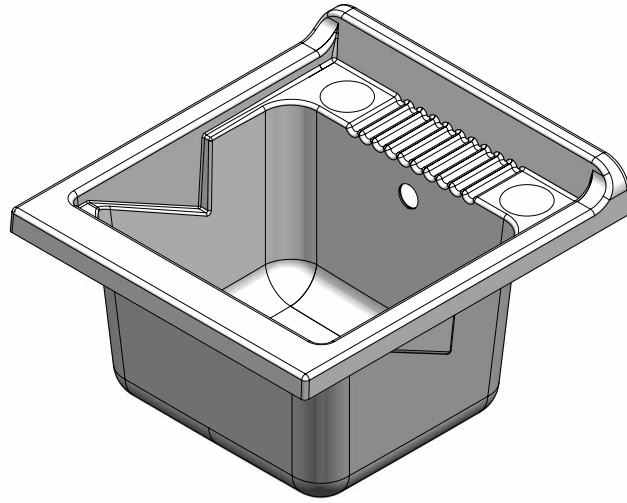

CLASSICA

ART. 3006 – 3006C

Mobile in nobilitato idrofugo W100, spessore 18 mm
 Sportelli con angoli arrotondati
 Maniglie e piedini cromati
 Vasca in polipropilene resistente agli acidi
 Bordi con colle poliuretaniche
 Asse di lavaggio in pino verniciato
 Cerniere delle ante con CHIUSURA RALLENTATA
 Sifone autopulente completo di piletta e troppopieno
 Piedini regolabili in altezza 15 mm
 Vasca forabile per installazione rubinetto (rubinetto non incluso)
 Scarico sifone a 35÷45 cm da terra

Articoli / Articles

- | | | |
|-------|---|--|
| 3006 | - | Lavatoio
senza cestello

Washtub without
hamper |
| 3006C | - | Lavatoio con
cestello in appoggio

Washtub with
hamper |

White washtub made of waterproof material W100, thickness 18 mm
 Doors with round shapes angles
 Chromed door-handles and chromed feet
 Basin made of acid resistant polypropylene
 Borders with polyurethane glues
 Washing board made of painted pine wood
 Doors' hinges with SOFT CLOSING
 Trap: self-cleaning, equipped with mounted drain and overflow
 Height of the feet adjustable 15 mm
 Basin perforable to install the faucet (faucet not included)
 Siphon outlet 35÷45 cm from the floor

ART. 2030

Vasca in polipropilene 45x50
polypropylene basin 45x50

Dimensioni (mm)
Dimensions (mm)