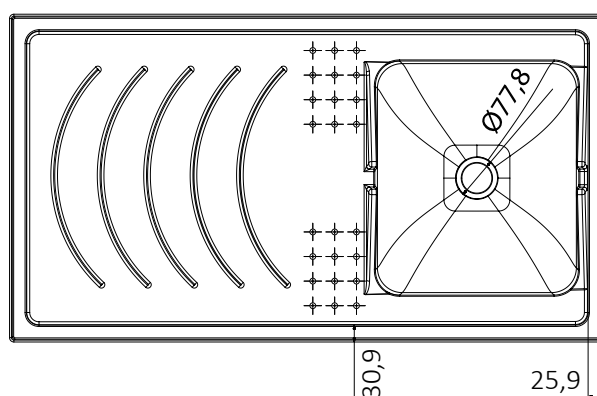

## ART. 6008SX – 6008SXOL – 6008DX – 6008DXOL

Mobile in nobilitato idrofugo W100, spessore 18 mm  
 Sportelli con angoli squadrati  
 Maniglie e piedini satinati  
 Vasca in polipropilene resistente agli acidi  
 Asse di lavaggio in polipropilene resistente agli acidi  
 Sifone autopulente completo di piletta e troppopieno  
 Piedini regolabili in altezza 15 mm  
 Vasca forabile per installazione rubinetto (rubinetto non incluso)  
 Scarico sifone a 35÷45 cm da terra

White washtub made of waterproof material W100, thickness 18 mm  
 Doors with square angles  
 Glazed door-handles and glazed feet  
 Basin made of acid resistant polypropylene  
 Washing board made of acid resistant polypropylene  
 Trap: self-cleaning, equipped with mounted drain and overflow  
 Height of the feet adjustable 15 mm  
 Basin perforable to install the faucet (faucet not included)  
 Siphon outlet 35÷45 cm from the floor

# ART. 2035SX – 2035DX

Vasca in polipropilene 109 x 60 cm – Polypropylene basin 109 x 60 cm

\* Articoli disponibili: "2035dx" con vasca a destra e articolo "2035sx" con vasca a sinistra