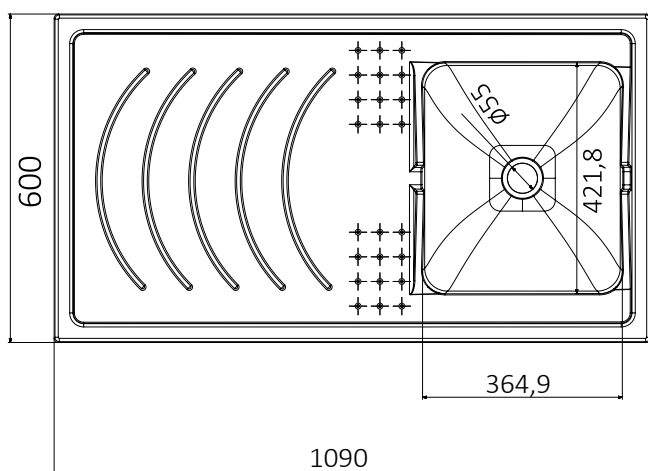

## ART. 6008SX – 6008SXOL – 6008DX – 6008DXOL

Mobile in nobilitato idrofugo W100, spessore 18 mm  
 Sportelli con angoli squadrati  
 Maniglie e piedini satinati  
 Vasca in polipropilene resistente agli acidi  
 Asse di lavaggio in polipropilene resistente agli acidi  
 Sifone autopulente completo di piletta e troppopieno  
 Piedini regolabili in altezza 15 mm  
 Vasca forabile per installazione rubinetto (rubinetto non incluso)  
 Scarico sifone a 35÷45 cm da terra

White washtub made of waterproof material W100, thickness 18 mm  
 Doors with square angles  
 Glazed door-handles and glazed feet  
 Basin made of acid resistant polypropylene  
 Washing board made of acid resistant polypropylene  
 Trap: self-cleaning, equipped with mounted drain and overflow  
 Height of the feet adjustable 15 mm  
 Basin perforable to install the faucet (faucet not included)  
 Siphon outlet 35÷45 cm from the floor

# ART. 2035SX – 2035DX

Vasca in polipropilene 109 x 60 cm – Polypropylene basin 109 x 60 cm

\* Articoli disponibili: "2035dx" con vasca a destra e articolo "2035sx" con vasca a sinistra