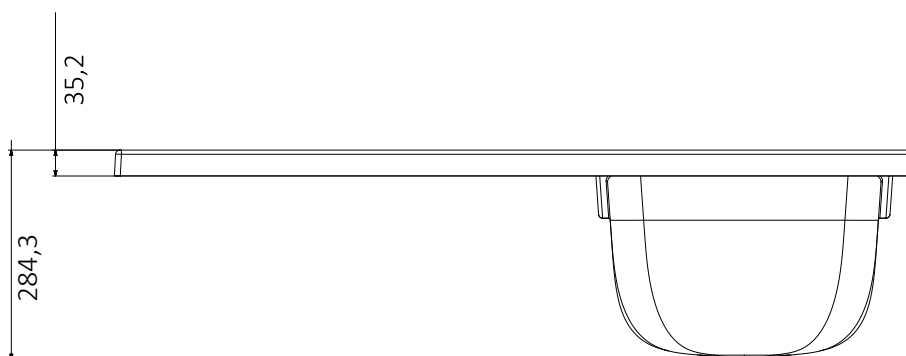

## ART. 6008SX – 6008SXOL – 6008DX – 6008DXOL

Mobile in nobilitato idrofugo W100, spessore 18 mm  
 Sportelli con angoli squadrati  
 Maniglie e piedini satinati  
 Vasca in polipropilene resistente agli acidi  
 Asse di lavaggio in polipropilene resistente agli acidi  
 Sifone autopulente completo di piletta e troppopieno  
 Piedini regolabili in altezza 15 mm  
 Vasca forabile per installazione rubinetto (rubinetto non incluso)  
 Scarico sifone a 35÷45 cm da terra

White washtub made of waterproof material W100, thickness 18 mm  
 Doors with square angles  
 Glazed door-handles and glazed feet  
 Basin made of acid resistant polypropylene  
 Washing board made of acid resistant polypropylene  
 Trap: self-cleaning, equipped with mounted drain and overflow  
 Height of the feet adjustable 15 mm  
 Basin perforable to install the faucet (faucet not included)  
 Siphon outlet 35÷45 cm from the floor

# ART. 2035SX – 2035DX

Vasca in polipropilene 109 x 60 cm – Polypropylene basin 109 x 60 cm

\* Articoli disponibili: "2035dx" con vasca a destra e articolo "2035sx" con vasca a sinistra