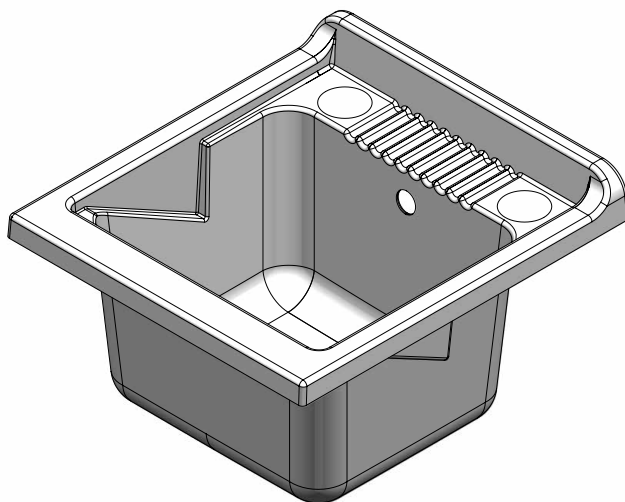

ECO

ART. 6006 – 6006OL

Mobile in nobilitato idrofugo W100, spessore 18 mm
 Sportelli con angoli squadri
 Maniglie e piedini satinati
 Vasca in polipropilene resistente agli acidi
 Asse di lavaggio in polipropilene resistente agli acidi
 Sifone autopulente completo di piletta e troppopieno
 Piedini regolabili in altezza 15 mm
 Vasca forabile per installazione rubinetto (rubinetto non incluso)
 Scarico sifone a 35÷45 cm da terra

Articoli / Articles

- 6006 – Lavatoio bianco
White washtub
- 6006OL – Lavatoio olmo
Elm washtub

White washtub made of waterproof material W100, thickness 18 mm
 Doors with square angles
 Glazed door-handles and glazed feet
 Basin made of acid resistant polypropylene
 Washing board made of acid resistant polypropylene
 Trap: self-cleaning, equipped with mounted drain and overflow
 Height of the feet adjustable 15 mm
 Basin perforable to install the faucet (faucet not included)
 Siphon outlet 35÷45 cm from the floor

ART. 2030

Vasca in polipropilene 45x50
polypropylene basin 45x50

Dimensioni (mm)
Dimensions (mm)