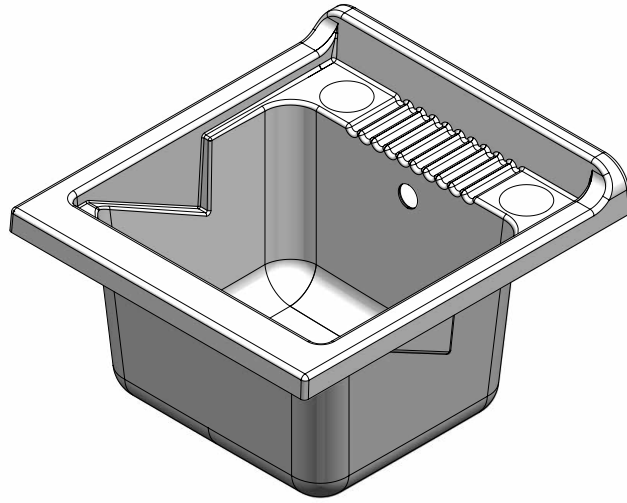

ARCOBALENO

ART. 6006SK

Mobile in nobilitato idrofugo W100, spessore 18 mm
Sportelli con angoli squadrati
Maniglie cromate
Vasca in polipropilene resistente agli acidi
Asse di lavaggio in polipropilene resistente agli acidi
Sifone autopulente completo di piletta e troppopieno
Piedini regolabili in altezza 15 mm
Vasca forabile per installazione rubinetto
Scarico sifone a 35÷45 cm da terra

White washtub made of waterproof material W100, thickness 18 mm
Doors with square angles
Chromed door-handles
Basin made of acid resistant polypropylene
Washing board made of acid resistant polypropylene
Trap: self-cleaning, equipped with mounted drain and overflow
Height of the feet adjustable 15 mm
Basin perforable to install the faucet (faucet not included)
Siphon outlet 35÷45 cm from the floor

ART. 2030

Vasca in polipropilene 45x50
polypropylene basin 45x50

Dimensioni (mm)
Dimensions (mm)