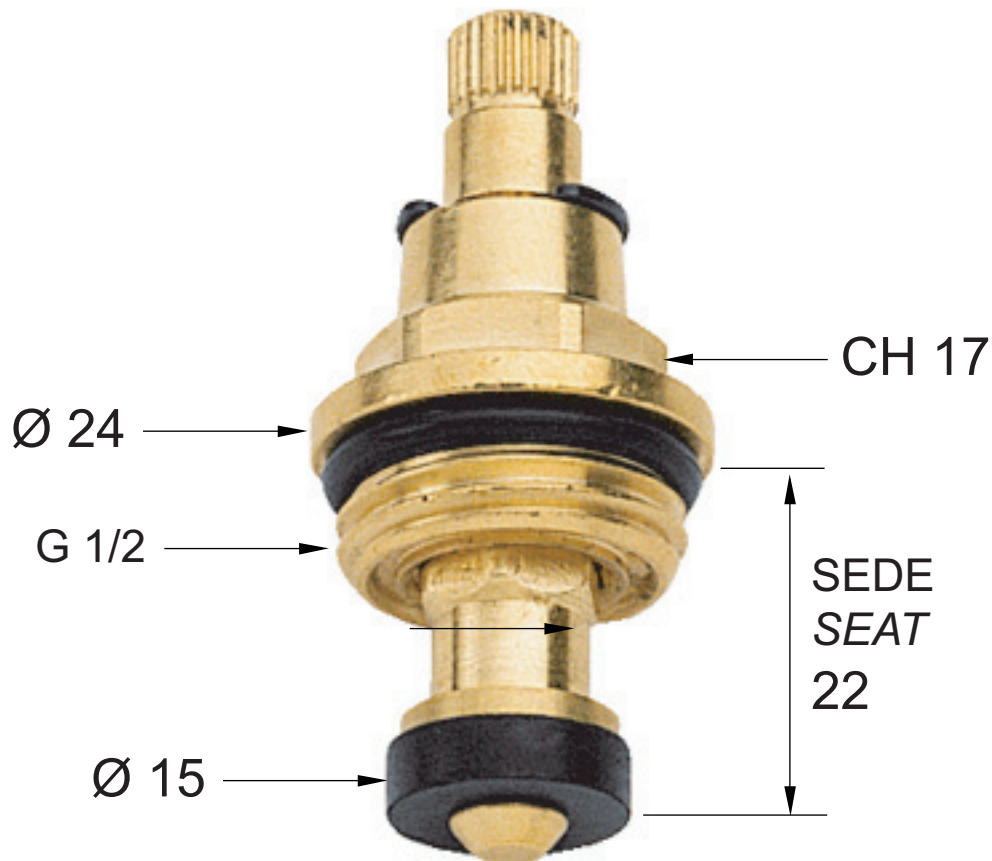

8 x Z = 24

MATERIALI / MATERIALS

OTTONE / BRASS CW614 N
NBR