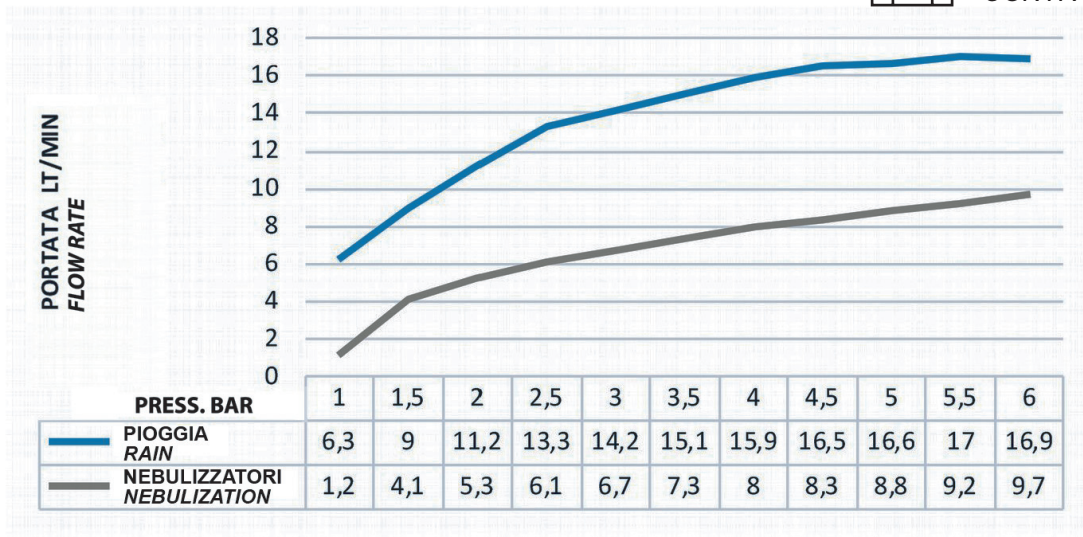

PULSANTIERA
WIRELESS
WIRELESS
REMOTE
CONTROL

MATERIALI / MATERIALS

ACCIAIO INOX / STAINLESS STEEL