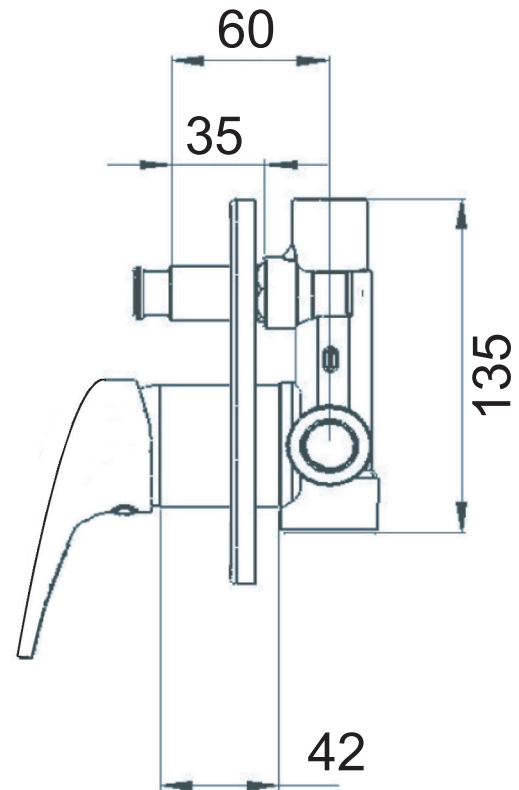

ART. COD.

F 09 2

ENTRATA
ACQUA FREDDA
COLD WATER
INLET
G1/2

USCITA DOCCIA
SHOWER OUTLET
G1/2

USCITA VASCA
BATH OUTLET
G3/4

ENTRATA
ACQUA CALDA
HOT WATER
INLET
G1/2

MATERIALI / MATERIALS

OTTONE CROMATO / CHROME PLATED BRASS