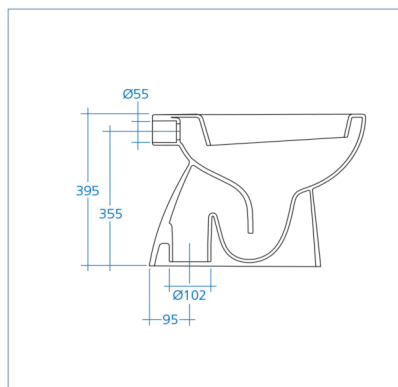

Art. SFUCER0328VA

vaso scarico a pavimento (p)
water closet (s) trap

**Art. SFUCER0327BI**

bidet
bidet