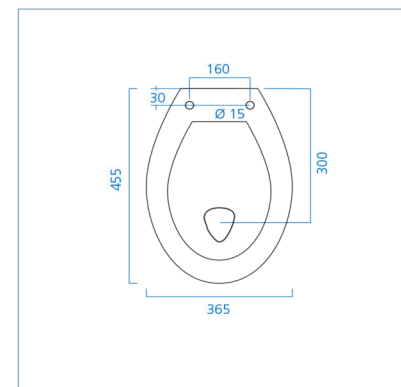

Art. SFUCER0328VA

vaso scarico a pavimento (p)
water closet (s) trap

**Art. SFUCER0327BI**

bidet
bidet