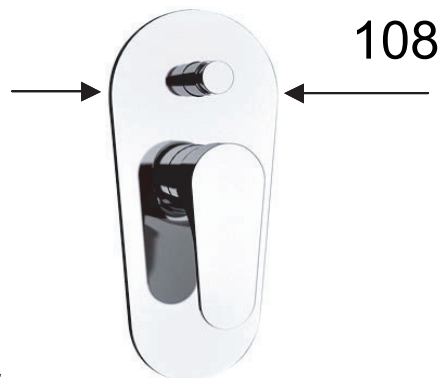

ART. COD.

L 09 L

USCITA DOCCIA
SHOWER OUTLET
G 1/2

ENTRATA
ACQUA FREDDA
COLD WATER
INLET
G 1/2

USCITA VASCA
BATHTUB OUTLET
G 3/4

ENTRATA
ACQUA CALDA
HOT WATER
INLET
G 1/2

MATERIALI / MATERIALS

OTTONE CROMATO / CHROME PLATED BRASS