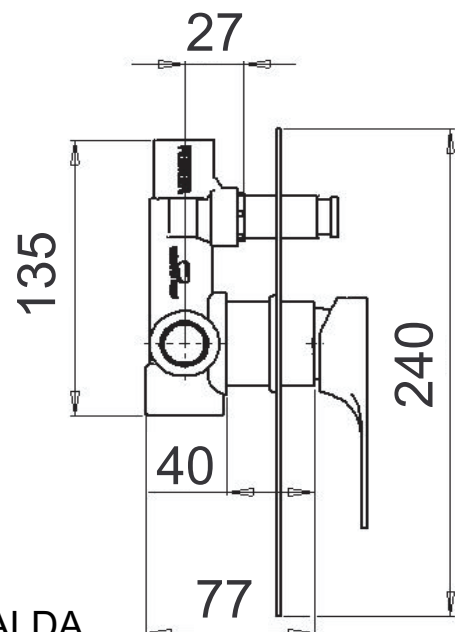

ART. COD.

L 09 L

USCITA DOCCIA
SHOWER OUTLET
G 1/2

ENTRATA
ACQUA FREDDA
COLD WATER
INLET
G 1/2

USCITA VASCA
BATHTUB OUTLET
G 3/4

ENTRATA
ACQUA CALDA
HOT WATER
INLET
G 1/2

MATERIALI / MATERIALS

OTTONE CROMATO / CHROME PLATED BRASS