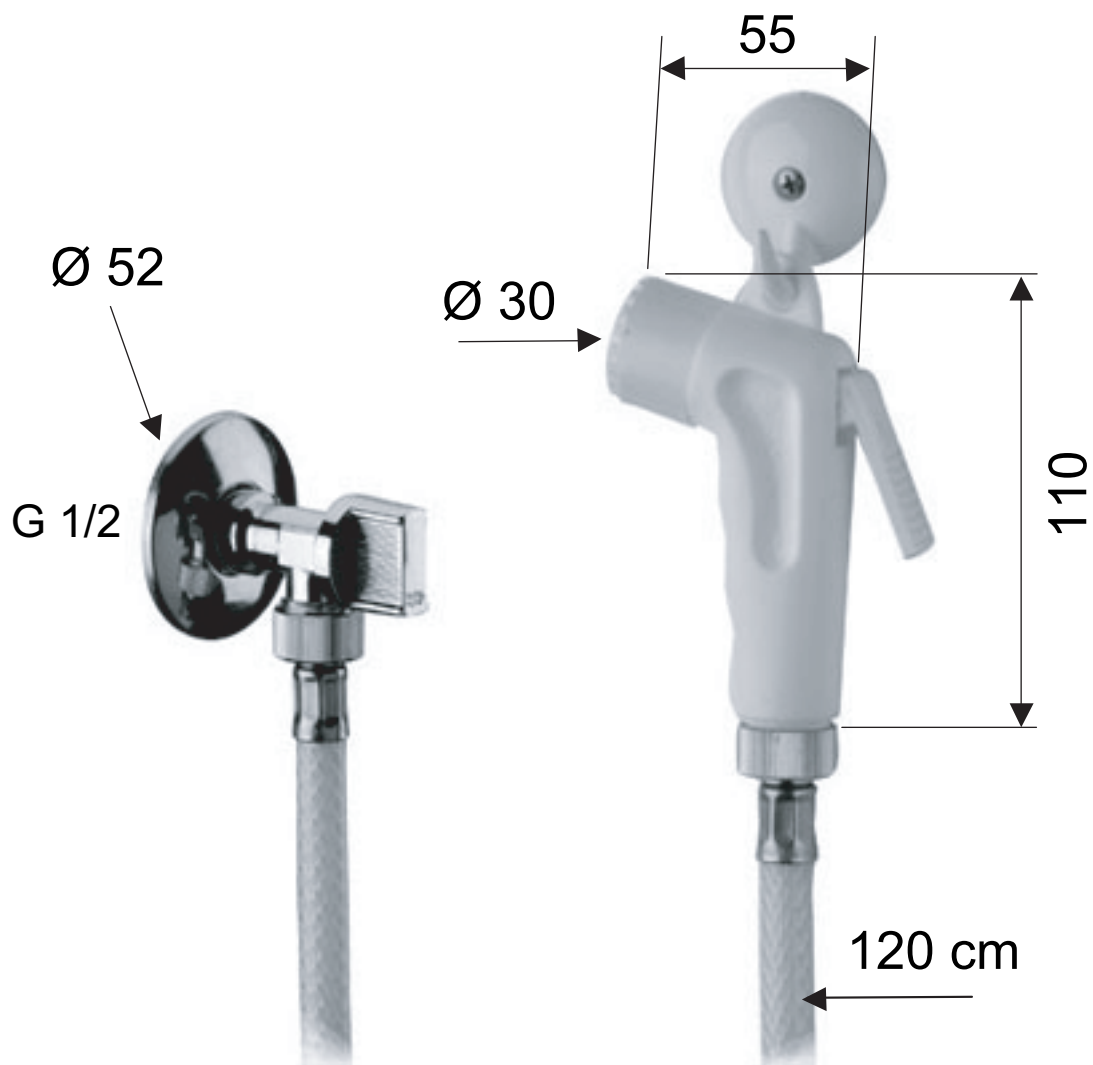

SCHEDA TECNICA

TECHNICAL FEATURES

ART. COD.

332 DP RR

MATERIALI / MATERIALS

OTTONE CROMATO / CHROME PLATED BRASS
ABS

CROMATURA / CHROME PLATING

UNI EN 248