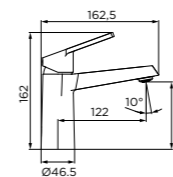

Aeratore coin slot

Mousseur with coin slot

Mousseur für mühelosen Austausch mit einer Münze

Aérateur à dévisser avec une pièce

SCARUB0971CR

miscelatore monocomando lavabo, finitura cromo, bocca lunga, aeratore coin slot, cartuccia a dischi ceramici Ø 35 mm, completo di piletta da 1"1/4 in plastica, flessibili inox 3/8F lunghezza 40 cm certificati DVGW, set di fissaggio

Basin mixer, chrome finish, long spout, mousseur with coin slot, metal handle, Ø 35 mm ceramic disc cartridge, with 1"1/4 plastic pop-up waste, 3/8F stainless steel flexible hoses 40 cm, certified according to DVGW and assembly kit

Waschtischarmatur mit langem Auslauf, Chromoberfläche, Mousseur für mühelosen Austausch mit einer Münze, ø 35 mm Keramikkartusche, Kunststoff-Abfallventil 1"1/4, mit flexiblen Anschlussschläuchen 3/8F 40 cm, zertifiziert nach DVGW, mit Fertigmontageset

Mitigeur lavabo chromé, bec long, aérateur à dévisser avec une pièce, cartouche céramique ø 35 mm, avec garniture de vidage 1"1/4 en plastic, flexibles d'alimentation en acier inox 3/8F 40 cm certifiés selon DVGW, kit de montage.

SCARUB0972CR

bidet monocomando, finitura cromo leva in metallo, cartuccia a dischi ceramici Ø 35 mm completo di piletta da 1"1/4 in plastica flessibili inox 3/8F lunghezza 40 cm certificati DVGW set di fissaggio

Bidet mixer, chrome finish, metal handle, Ø 35 mm ceramic disc cartridge, with 1"1/4 plastic pop-up waste, 3/8F stainless steel flexible hoses 40 cm, certified according to DVGW, assembly kit

Bidetarmatur, Chromoberfläche, mit Hebel aus Metall, ø 35 mm Keramikkartusche, Kunststoff-Abfallventil 1"1/4, mit flexiblen Anschlussschläuchen 3/8F 40 cm, zertifiziert nach DVGW, aus Edelstahl mit Fertigmontageset