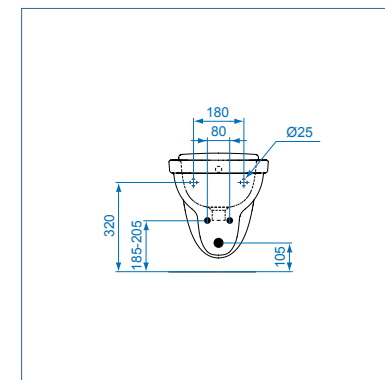

Art. U00544

colonna lavabo
full pedest wash basin

Art. U00542

vaso scarico a parete (p)
water closet (p) trap

Art. U00543

bidet
bidet

Art. U00541

lavabo 65 cm
wash basin 65 cm