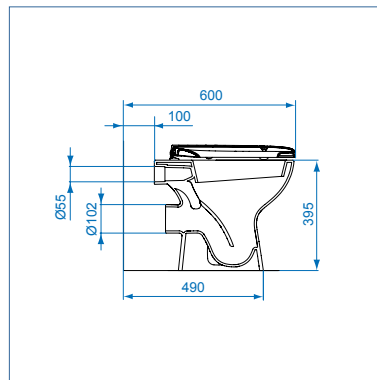

Art. U00546

vaso scarico a parete (p)
water closet (p) trap

Art. U00547

vaso scarico a pavimento (p)
water closet (s) trap

Art. U00548

bidet
bidet

Art. U00541

lavabo 65 cm
wash basin 65 cm