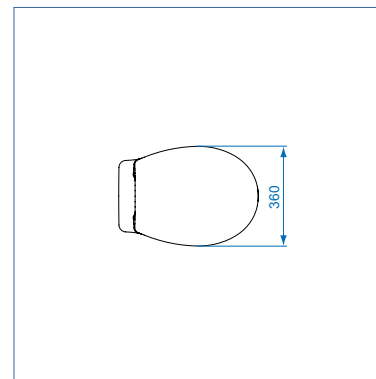

Art. U00546

vaso scarico a parete (p)
water closet (p) trap

Art. U00547

vaso scarico a pavimento (p)
water closet (s) trap

Art. U00548

bidet
bidet

Art. U00541

lavabo 65 cm
wash basin 65 cm