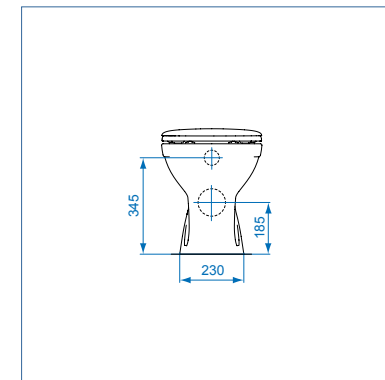

Art. U00546

vaso scarico a parete (p)
water closet (p) trap

Art. U00547

vaso scarico a pavimento (p)
water closet (s) trap

Art. U00548

bidet
bidet

Art. U00541

lavabo 65 cm
wash basin 65 cm

Art. U00544

colonna lavabo
full pedest wash basin

Art. U00542

vaso scarico a parete (p)
water closet (p) trap

Art. U00543

bidet
bidet

Art. U00541

lavabo 65 cm
wash basin 65 cm