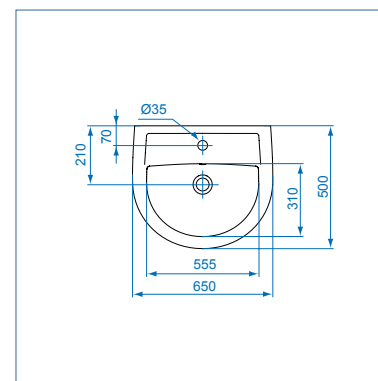

Art. U00544

colonna lavabo
full pedest wash basin

Art. U00542

vaso scarico a parete (p)
water closet (p) trap

Art. U00543

bidet
bidet

Art. U00541

lavabo 65 cm
wash basin 65 cm