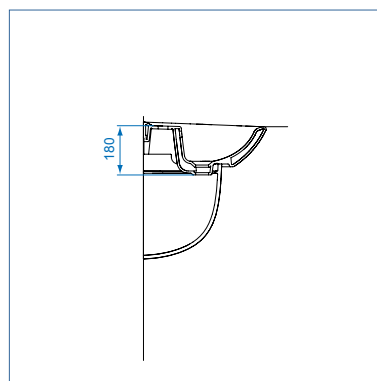

Art. U00544

colonna lavabo
full pedest wash basin

Art. U00542

vaso scarico a parete (p)
water closet (p) trap

Art. U00543

bidet
bidet

Art. U00541

lavabo 65 cm
wash basin 65 cm