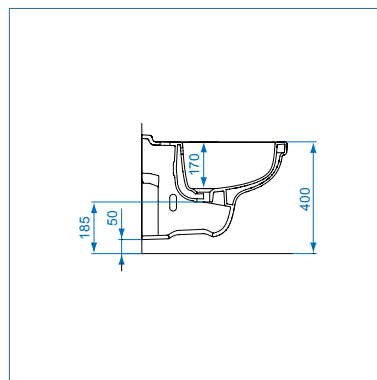

Art. U00544

colonna lavabo
full pedest wash basin

Art. U00542

vaso scarico a parete (p)
water closet (p) trap

Art. U00543

bidet
bidet

Art. U00541

lavabo 65 cm
wash basin 65 cm