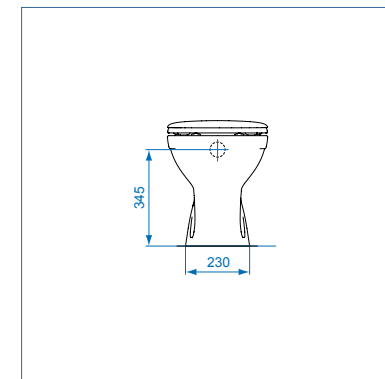

Art. U00546

vaso scarico a parete (p)
water closet (p) trap

Art. U00547

vaso scarico a pavimento (p)
water closet (s) trap

Art. U00548

bidet
bidet

Art. U00541

lavabo 65 cm
wash basin 65 cm

Art. U00544

colonna lavabo
full pedest wash basin

Art. U00542

vaso scarico a parete (p)
water closet (p) trap

Art. U00543

bidet
bidet

Art. U00541

lavabo 65 cm
wash basin 65 cm