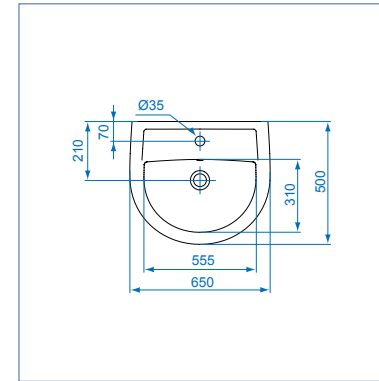

Art. U00541

lavabo 65 cm
wash basin 65 cm

Art. U00544

colonna lavabo
full pedest wash basin