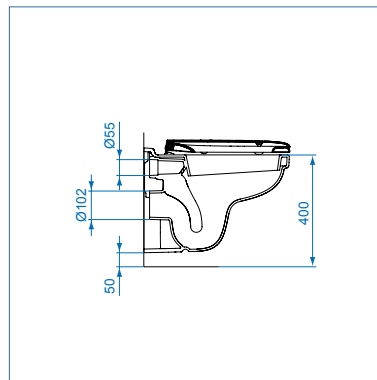

Art. U00546

vaso scarico a parete (p)
water closet (p) trap

Art. U00547

vaso scarico a pavimento (p)
water closet (s) trap

Art. U00548

bidet
bidet

Art. U00541

lavabo 65 cm
wash basin 65 cm

Art. U00544

colonna lavabo
full pedest wash basin

Art. U00542

vaso scarico a parete (p)
water closet (p) trap

Art. U00543

bidet
bidet

Art. U00541

lavabo 65 cm
wash basin 65 cm