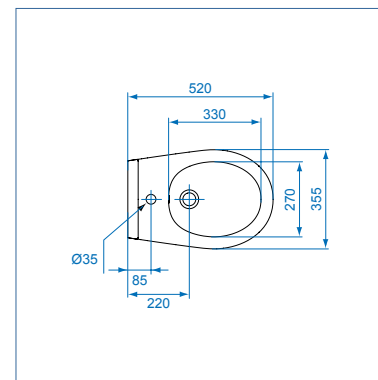

Art. U00544

colonna lavabo
full pedest wash basin

Art. U00542

vaso scarico a parete (p)
water closet (p) trap

Art. U00543

bidet
bidet

Art. U00541

lavabo 65 cm
wash basin 65 cm