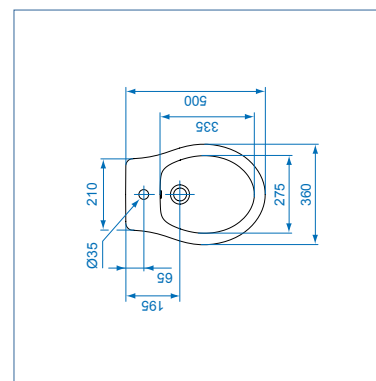

Art. U00546

vaso scarico a parete (p)
water closet (p) trap

Art. U00547

vaso scarico a pavimento (p)
water closet (s) trap

Art. U00548

bidet
bidet

Art. U00541

lavabo 65 cm
wash basin 65 cm