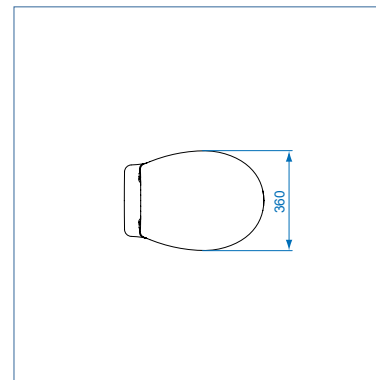

Art. U00546

vaso scarico a parete (p)
water closet (p) trap

Art. U00547

vaso scarico a pavimento (p)
water closet (s) trap

Art. U00548

bidet
bidet

Art. U00541

lavabo 65 cm
wash basin 65 cm