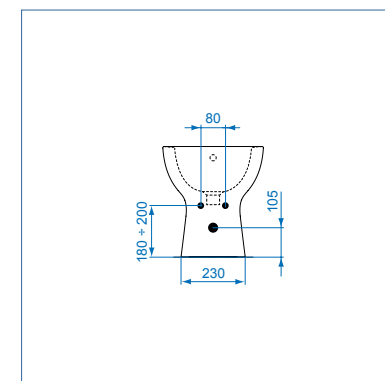

Art. U00546

vaso scarico a parete (p)
water closet (p) trap

Art. U00547

vaso scarico a pavimento (p)
water closet (s) trap

Art. U00548

bidet
bidet

Art. U00541

lavabo 65 cm
wash basin 65 cm

Art. U00544

colonna lavabo
full pedest wash basin

Art. U00542

vaso scarico a parete (p)
water closet (p) trap

Art. U00543

bidet
bidet

Art. U00541

lavabo 65 cm
wash basin 65 cm