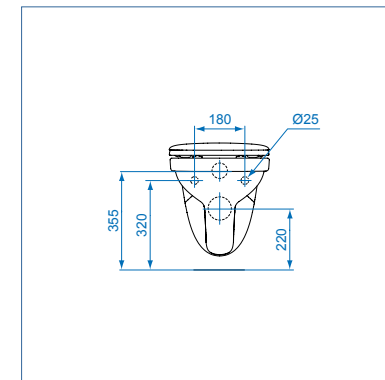

Art. U00546

vaso scarico a parete (p)
water closet (p) trap

Art. U00547

vaso scarico a pavimento (p)
water closet (s) trap

Art. U00548

bidet
bidet

Art. U00541

lavabo 65 cm
wash basin 65 cm

Art. U00544

colonna lavabo
full pedest wash basin

Art. U00542

vaso scarico a parete (p)
water closet (p) trap

Art. U00543

bidet
bidet

Art. U00541

lavabo 65 cm
wash basin 65 cm