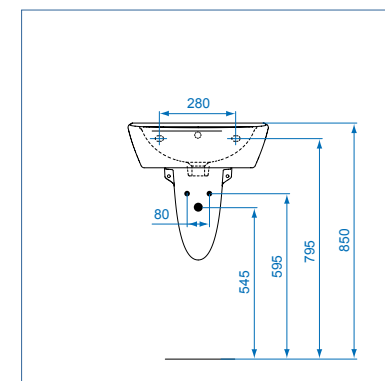

Art. U00546

vaso scarico a parete (p)
water closet (p) trap

Art. U00547

vaso scarico a pavimento (p)
water closet (s) trap

Art. U00548

bidet
bidet

Art. U00541

lavabo 65 cm
wash basin 65 cm

Art. U00544

colonna lavabo
full pedest wash basin

Art. U00542

vaso scarico a parete (p)
water closet (p) trap

Art. U00543

bidet
bidet

Art. U00541

lavabo 65 cm
wash basin 65 cm