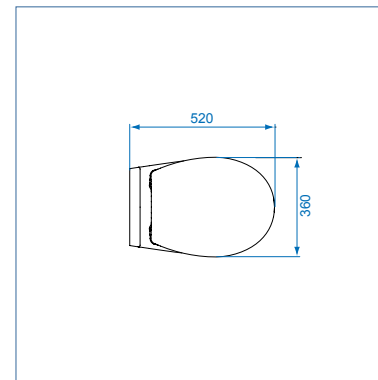

Art. U00546

vaso scarico a parete (p)
water closet (p) trap

Art. U00547

vaso scarico a pavimento (p)
water closet (s) trap

Art. U00548

bidet
bidet

Art. U00541

lavabo 65 cm
wash basin 65 cm

Art. U00544

colonna lavabo
full pedest wash basin

Art. U00542

vaso scarico a parete (p)
water closet (p) trap

Art. U00543

bidet
bidet

Art. U00541

lavabo 65 cm
wash basin 65 cm