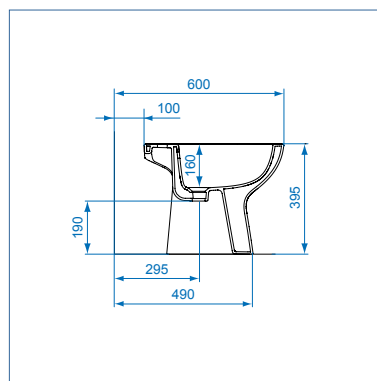

Art. U00546

vaso scarico a parete (p)
water closet (p) trap

Art. U00547

vaso scarico a pavimento (p)
water closet (s) trap

Art. U00548

bidet
bidet

Art. U00541

lavabo 65 cm
wash basin 65 cm

Art. U00544

colonna lavabo
full pedest wash basin

Art. U00542

vaso scarico a parete (p)
water closet (p) trap

Art. U00543

bidet
bidet

Art. U00541

lavabo 65 cm
wash basin 65 cm