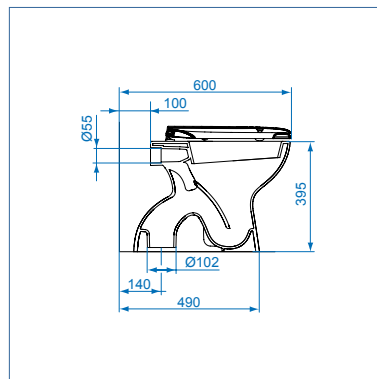

Art. U00546

vaso scarico a parete (p)
water closet (p) trap

Art. U00547

vaso scarico a pavimento (p)
water closet (s) trap

Art. U00548

bidet
bidet

Art. U00541

lavabo 65 cm
wash basin 65 cm

Art. U00544

colonna lavabo
full pedest wash basin

Art. U00542

vaso scarico a parete (p)
water closet (p) trap

Art. U00543

bidet
bidet

Art. U00541

lavabo 65 cm
wash basin 65 cm