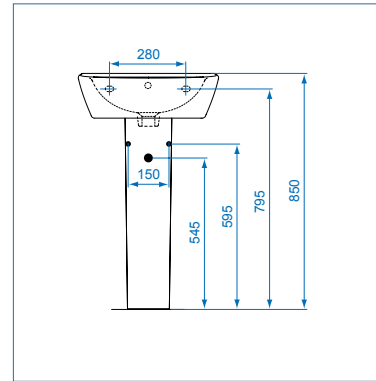

Art. U00546

vaso scarico a parete (p)
water closet (p) trap

Art. U00547

vaso scarico a pavimento (p)
water closet (s) trap

Art. U00548

bidet
bidet

Art. U00541

lavabo 65 cm
wash basin 65 cm

Art. U00544

colonna lavabo
full pedest wash basin

Art. U00542

vaso scarico a parete (p)
water closet (p) trap

Art. U00543

bidet
bidet

Art. U00541

lavabo 65 cm
wash basin 65 cm