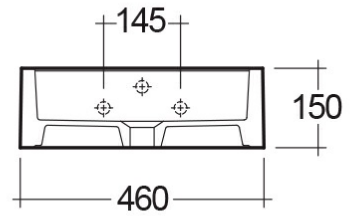

Nova

Wash basin | Semi Recessed

RAK
CERAMICS

Technical specifications

Dimensions: 460 x 460 mm

Weight: 17 Kg

Color: Alpine White, Ivory

Shape of basin: Squared

Overflow hole: yes

Dimensions: All measurements are in millimeters and are subject to normal manufacturing variations.
Note: Due to a continuing development programme to improve design and performance, the manufacturer reserves all rights to vary specifications without prior information.
Please note accessories are for photographic use only.