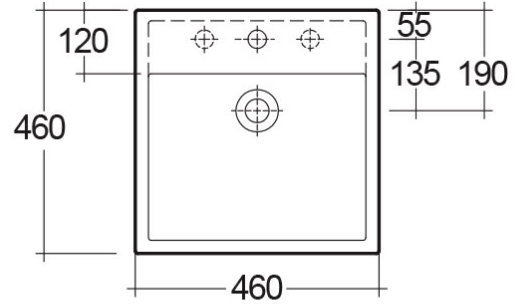

Nova

Wash basin | Semi Recessed

RAK
CERAMICS

Technical specifications

Dimensions: 460 x 460 mm

Weight: 17 Kg

Color: Alpine White, Ivory

Shape of basin: Squared

Overflow hole: yes

Dimensions: All measurements are in millimeters and are subject to normal manufacturing variations.
Note: Due to a continuing development programme to improve design and performance, the manufacturer reserves all rights to vary specifications without prior information.
Please note accessories are for photographic use only.