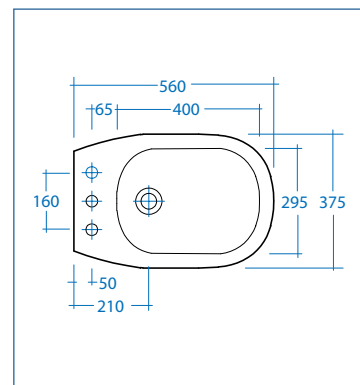

IDRO
Bric

Art. SCACER0093VP

vaso scarico a parete (p)
water closet (p) trap

Art. SCACER0092SE

sedile e coperchio ABS per vaso (p)
seat e cover ABS for wc (p) trap

Art. SCACER0072VA

vaso scarico a pavimento (s)
water closet (s) trap

Art. SCACER0094SE

sedile e coperchio ABS per vaso (s)
seat e cover ABS for wc (s) trap

Art. SCACER0073BI

bidet
bidet

Art. SCACER0074LA
Art. SCACER0075CL

lavabo 65 cm con colonna
wash basin 65 cm with full
pedestal