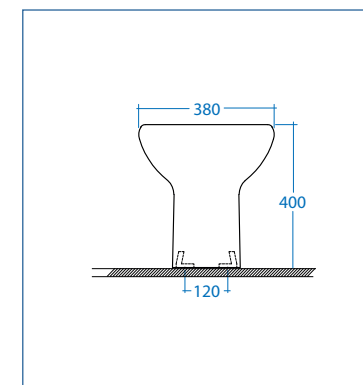

IDRO
Bric

Art. SCACER0093VP

vaso scarico a parete (p)
water closet (p) trap

Art. SCACER0092SE

sedile e coperchio ABS per vaso (p)
seat e cover ABS for wc (p) trap

Art. SCACER0072VA

vaso scarico a pavimento (s)
water closet (s) trap

Art. SCACER0094SE

sedile e coperchio ABS per vaso (s)
seat e cover ABS for wc (s) trap

Art. SCACER0073BI

bidet
bidet

Art. SCACER0074LA
Art. SCACER0075CL

lavabo 65 cm con colonna
wash basin 65 cm with full
pedestal