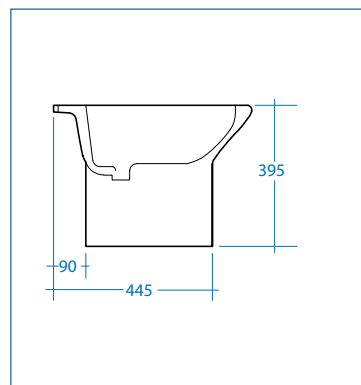

Touring, a traditional collection with a soft and simple design that is perfectly suited to all bathrooms. Easy and quick to install, sinuous and without niches for the anchoring Touring is available in the floor-standing version with a large 66 cm washbasin.

IDRO
Bric

Art. SCACER0093VP

vaso scarico a parete (p)
water closet (p) trap

Art. SCACER0092SE

sedile e coperchio ABS per vaso (p)
seat e cover ABS for wc (p) trap

Art. SCACER0072VA

vaso scarico a pavimento (s)
water closet (s) trap

Art. SCACER0094SE

sedile e coperchio ABS per vaso (s)
seat e cover ABS for wc (s) trap

Art. SCACER0073BI

bidet
bidet

Art. SCACER0074LA
Art. SCACER0075CL

lavabo 65 cm con colonna
wash basin 65 cm with full
pedestal