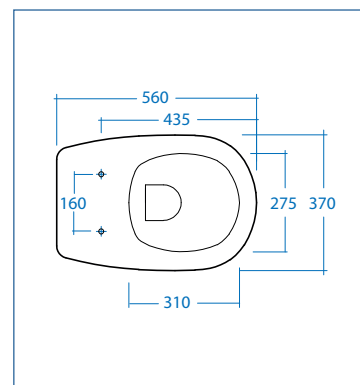

IDRO
Bric

Art. SCACER0093VP

vaso scarico a parete (p)
water closet (p) trap

Art. SCACER0092SE

sedile e coperchio ABS per vaso (p)
seat e cover ABS for wc (p) trap

Art. SCACER0072VA

vaso scarico a pavimento (s)
water closet (s) trap

Art. SCACER0094SE

sedile e coperchio ABS per vaso (s)
seat e cover ABS for wc (s) trap

Art. SCACER0073BI

bidet
bidet

Art. SCACER0074LA
Art. SCACER0075CL

lavabo 65 cm con colonna
wash basin 65 cm with full
pedestal