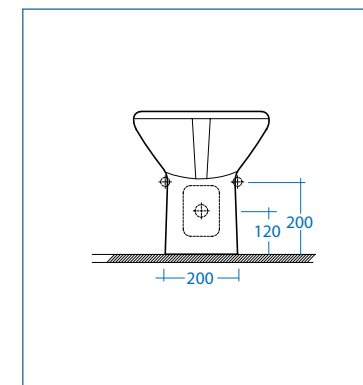

IDRO
Bric

Art. SCACER0093VP

vaso scarico a parete (p)
water closet (p) trap

Art. SCACER0092SE

sedile e coperchio ABS per vaso (p)
seat e cover ABS for wc (p) trap

Art. SCACER0072VA

vaso scarico a pavimento (s)
water closet (s) trap

Art. SCACER0094SE

sedile e coperchio ABS per vaso (s)
seat e cover ABS for wc (s) trap

Art. SCACER0073BI

bidet
bidet

Art. SCACER0074LA
Art. SCACER0075CL

lavabo 65 cm con colonna
wash basin 65 cm with full
pedestal