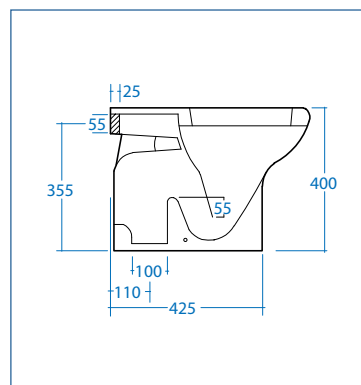

IDRO
Bric

Art. SCACER0093VP

vaso scarico a parete (p)
water closet (p) trap

Art. SCACER0092SE

sedile e coperchio ABS per vaso (p)
seat e cover ABS for wc (p) trap

Art. SCACER0072VA

vaso scarico a pavimento (s)
water closet (s) trap

Art. SCACER0094SE

sedile e coperchio ABS per vaso (s)
seat e cover ABS for wc (s) trap

Art. SCACER0073BI

bidet
bidet

Art. SCACER0074LA
Art. SCACER0075CL

lavabo 65 cm con colonna
wash basin 65 cm with full
pedestal