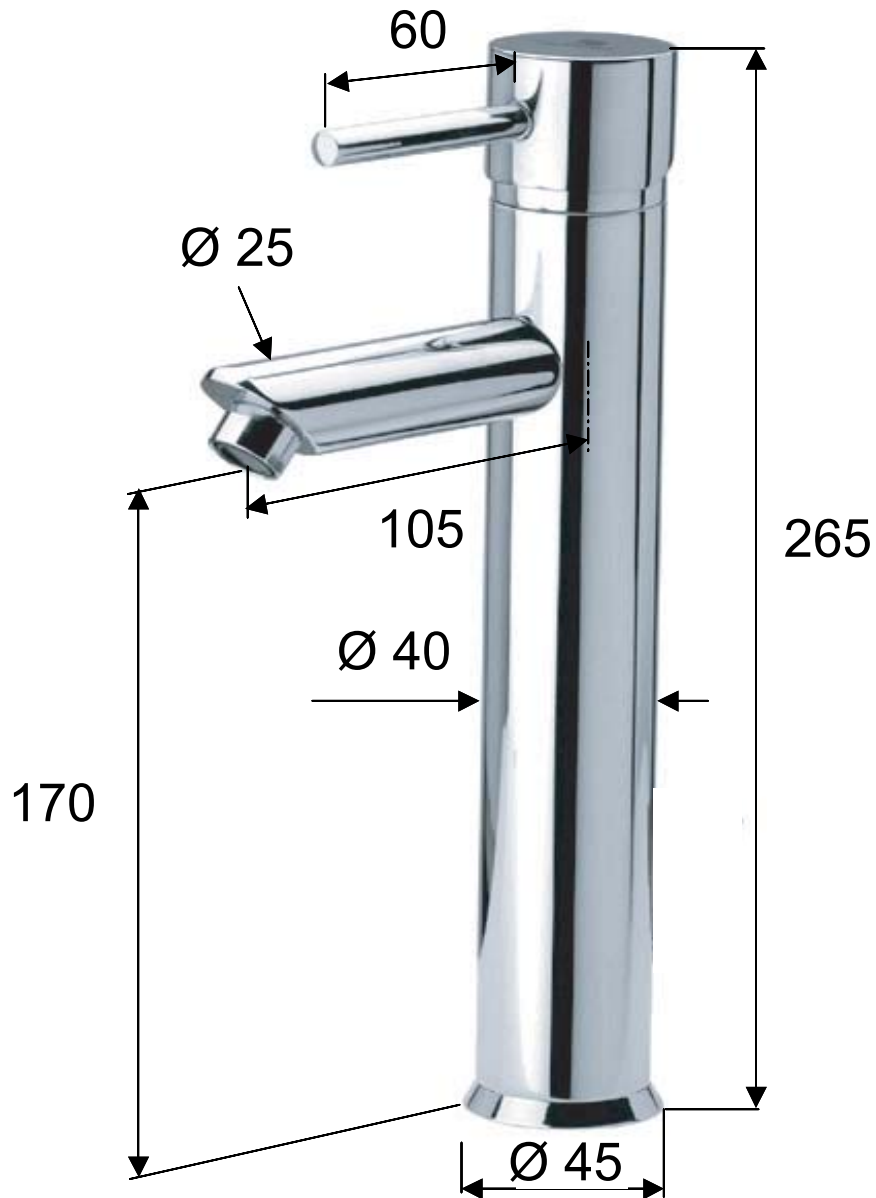

DANIEL

SCHEDA TECNICA TECHNICAL FEATURES

ART. COD.

S20607B

MATERIALI / MATERIALS

OTTONE CROMATO / CHROME PLATED BRASS

CROMATURA / CHROME PLATING

UNI EN 248