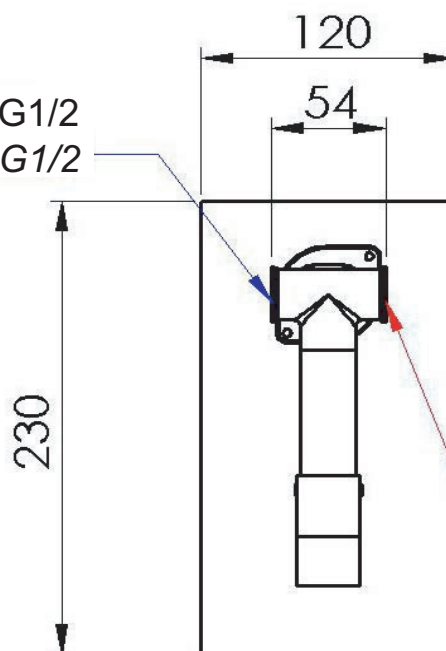

ART. COD.

CW634

ACQUA FREDDA G1/2
COLD WATER G1/2

ACQUA CALDA G1/2
HOT WATER G1/2

MATERIALI / MATERIALS

OTTONE CROMATO / CHROME PLATED BRASS

CROMATURA / CHROME PLATING

UNI EN 248