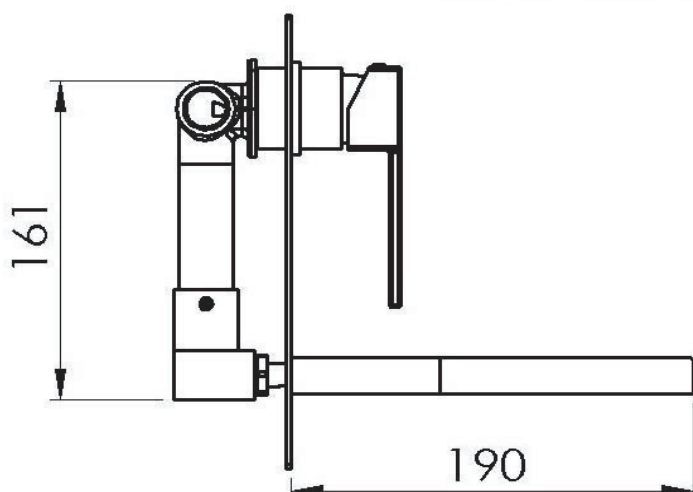

ART. COD.

CW634

ACQUA FREDDA G1/2
COLD WATER G1/2

ACQUA CALDA G1/2
HOT WATER G1/2

MATERIALI / MATERIALS

OTTONE CROMATO / CHROME PLATED BRASS

CROMATURA / CHROME PLATING

UNI EN 248