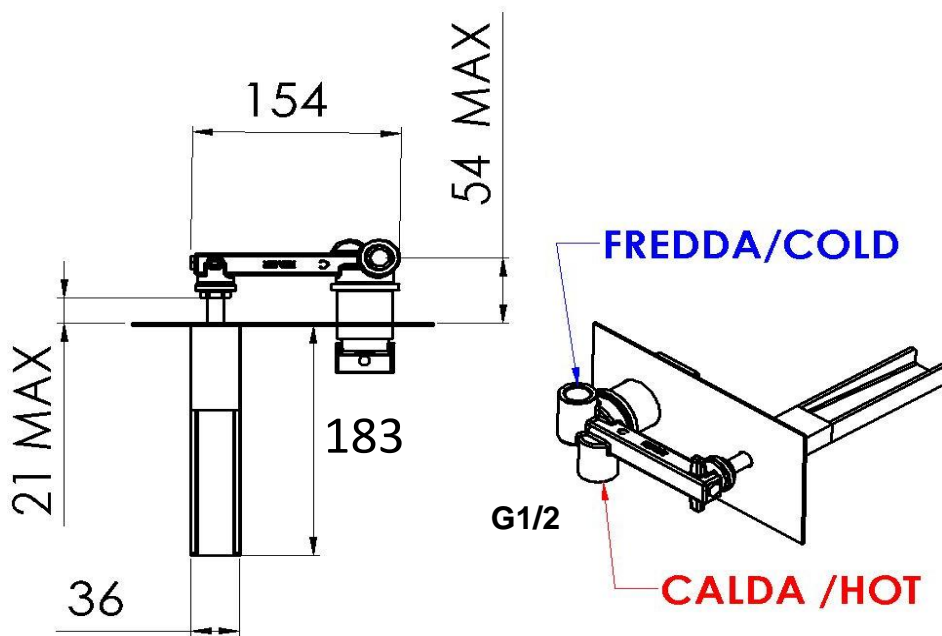

**DANIEL**

SCHEMA TECNICA TECHNICAL FEATURES

ART. COD.

CW632

MATERIALI / MATERIALS

OTTONE CROMATO / CHROME PLATED BRASS

CROMATURA / CHROME PLATING

UNI EN 248