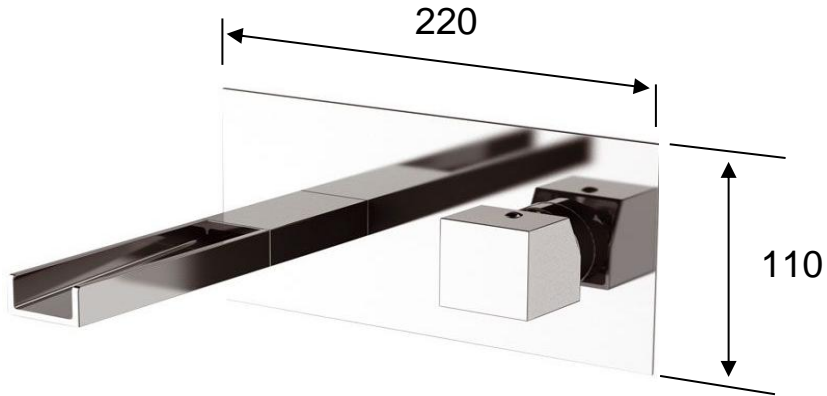

**DANIEL**

SCHEMA TECNICA TECHNICAL FEATURES

ART. COD.

CW632

MATERIALI / MATERIALS

OTTONE CROMATO / CHROME PLATED BRASS

CROMATURA / CHROME PLATING

UNI EN 248