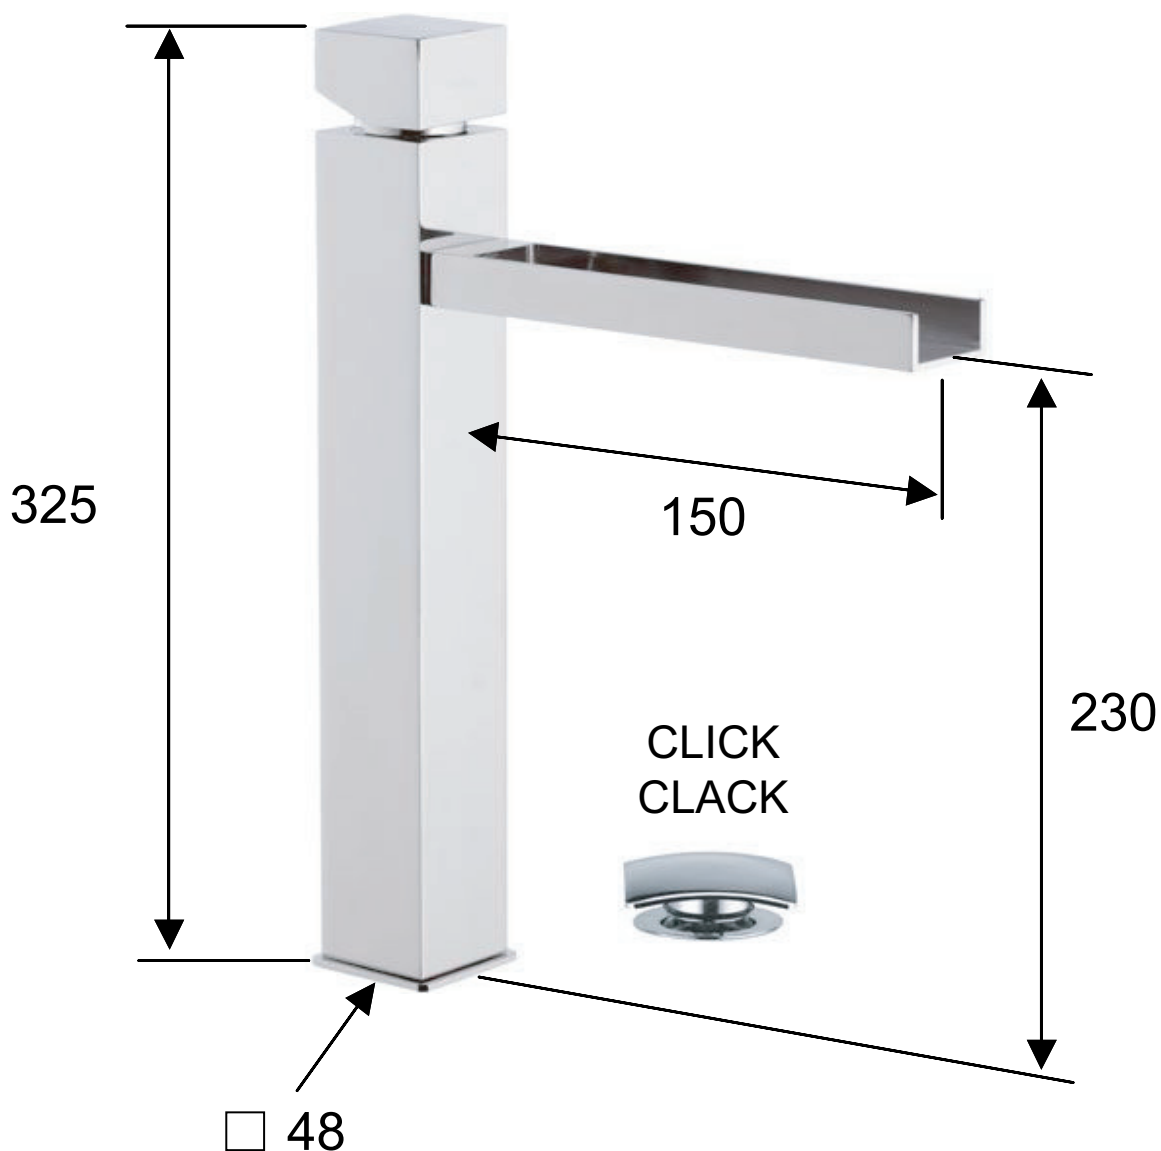

DANIEL

SCHEDA TECNICA TECHNICAL FEATURES

ART. COD.

CW607

MATERIALI / MATERIALS

OTTONE CROMATO / CHROME PLATED BRASS

CROMATURA / CHROME PLATING

UNI EN 248