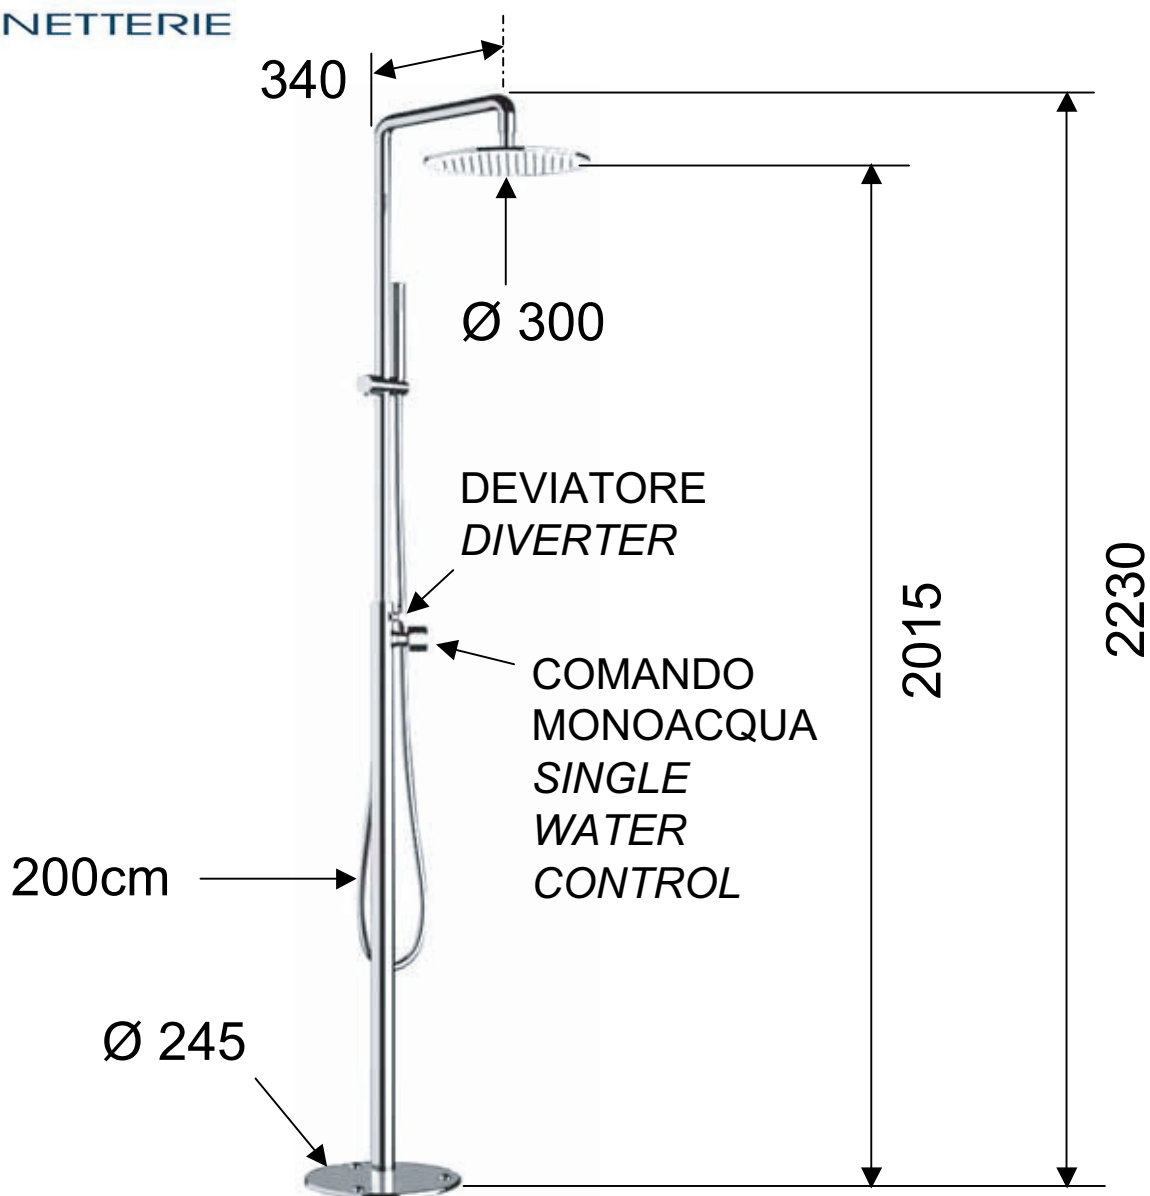

SCHEDA TECNICA

TECHNICAL FEATURES

ART. COD.

331 N1

MATERIALI / MATERIALS

OTTONE CROMATO / CHROME PLATED BRASS

CROMATURA / CHROME PLATING

UNI EN 248