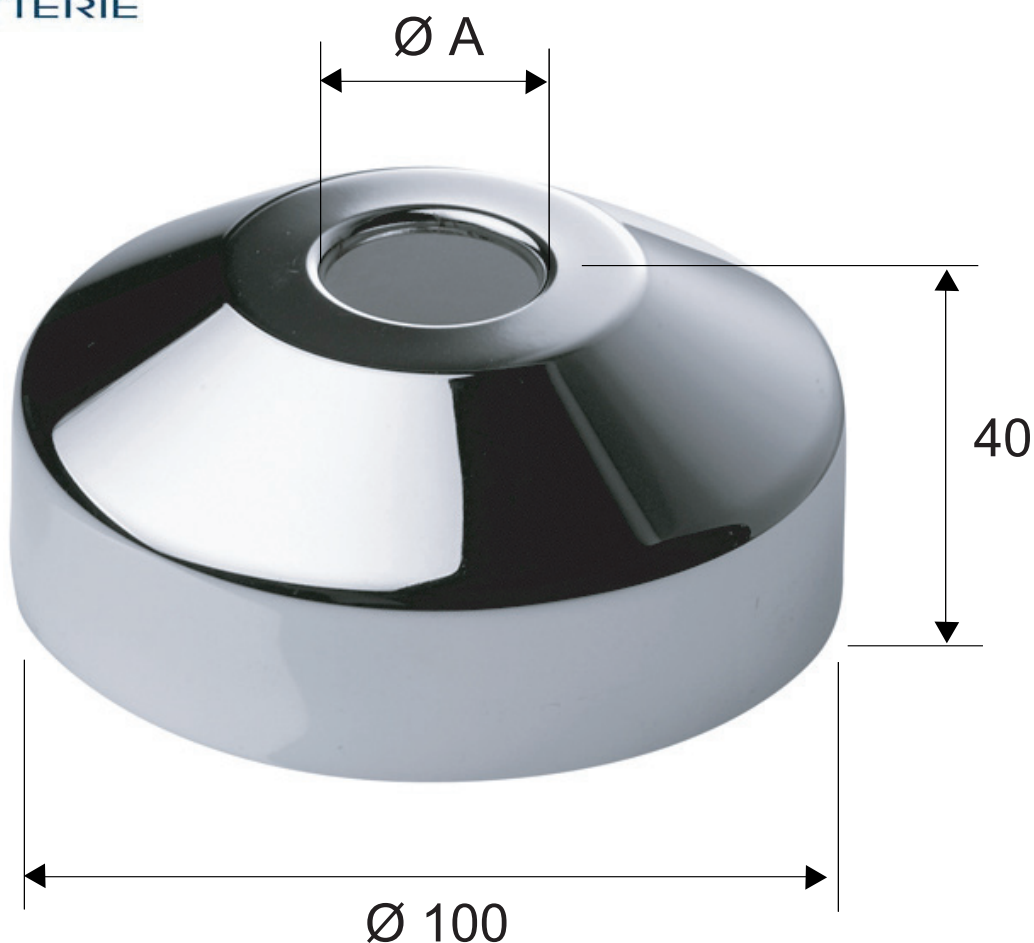

ART. COD.

147

DIMENSIONI / DIMENSIONS

$\varnothing A = 26, 30, 32 \text{ mm}$

MATERIALI / MATERIALS

OTTONE CROMATO / CHROME PLATED BRASS

CROMATURA / CHROME PLATING

UNI EN 248