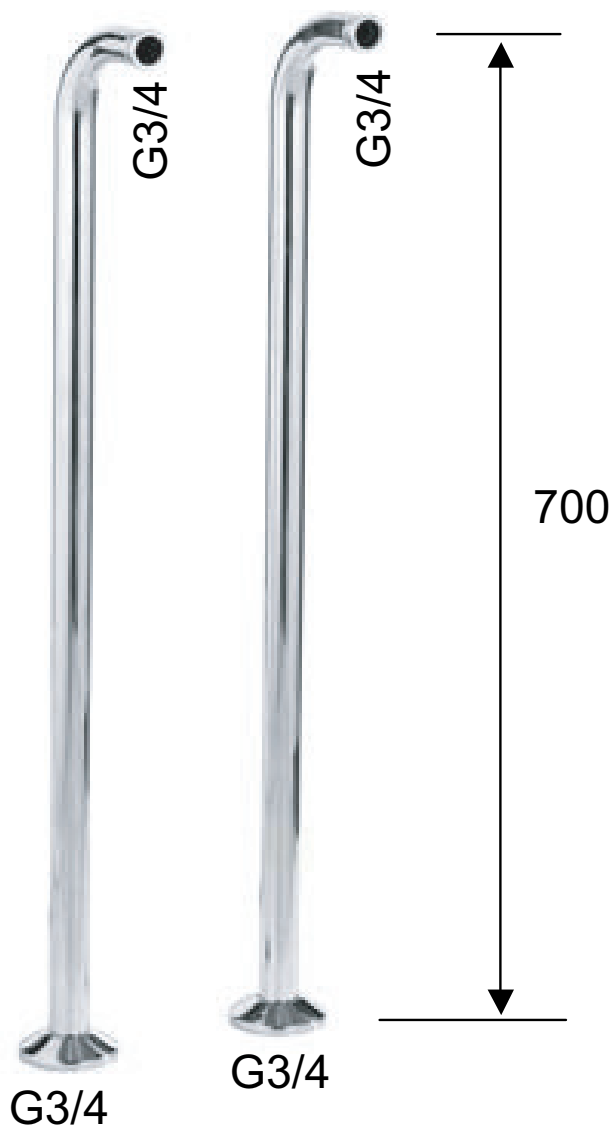

SCHEDA TECNICA

TECHNICAL FEATURES

ART. COD.

88 01 LI

MATERIALI / MATERIALS

OTTONE CROMATO / CHROME PLATED BRASS

CROMATURA / CHROME PLATING

UNI EN 248