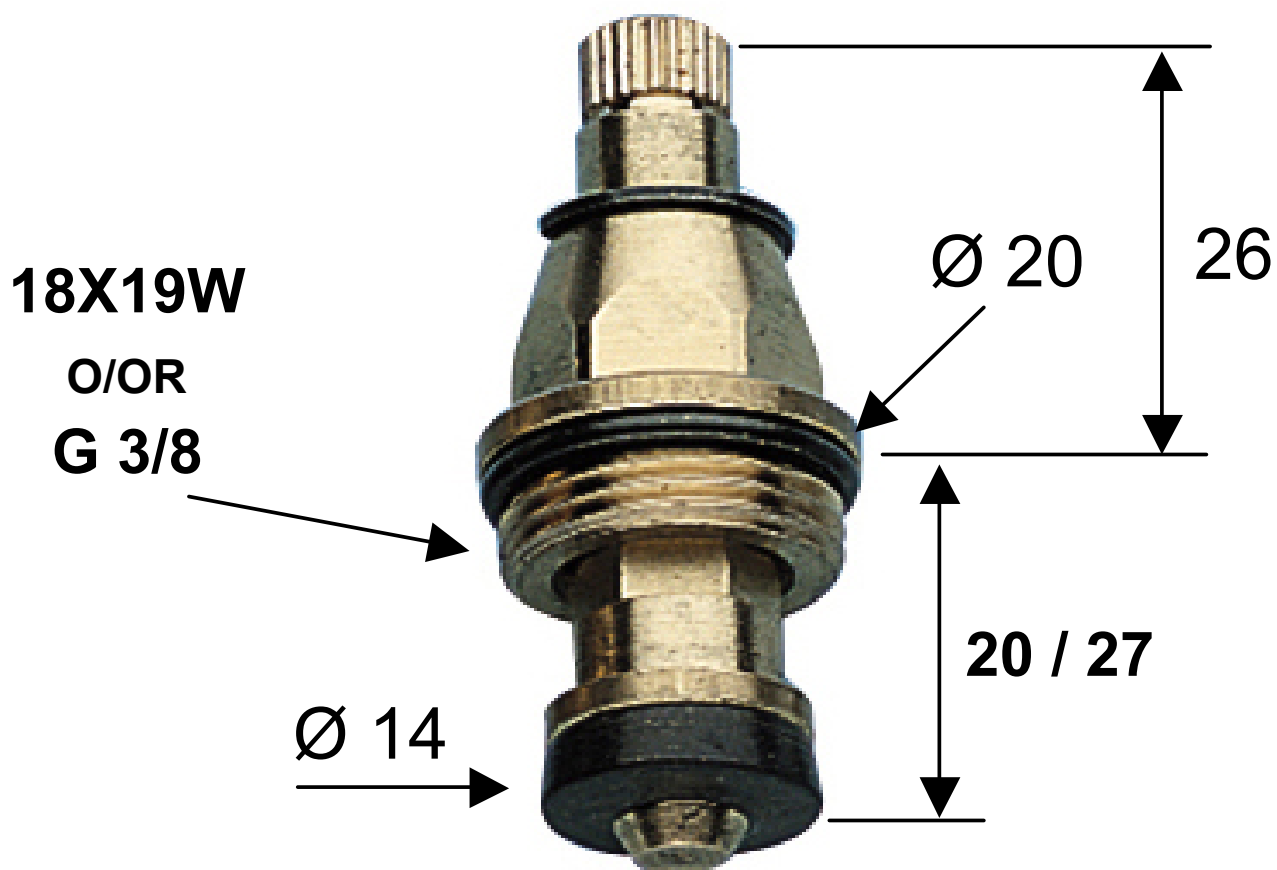

8 x Z=24

MATERIALI / MATERIALS

OTTONE / BRASS CW614 N

NBR