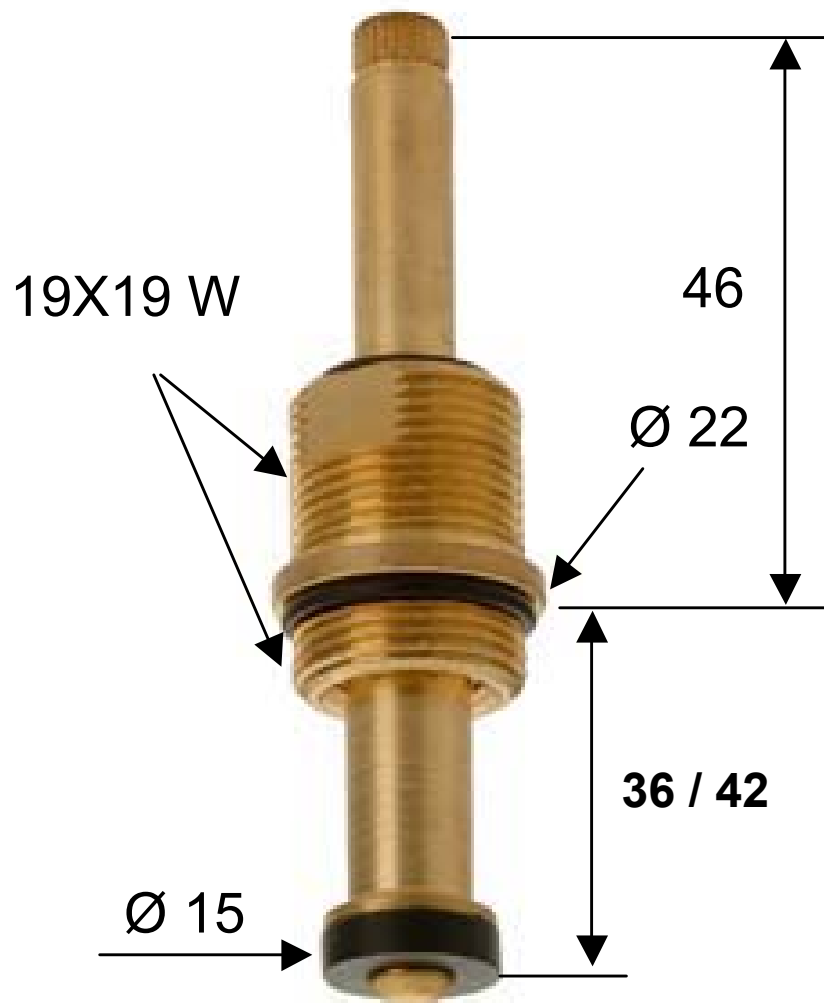

ART. COD. 77-19

8 x Z=24

MATERIALI / MATERIALS

OTTONE / BRASS CW614 N

NBR