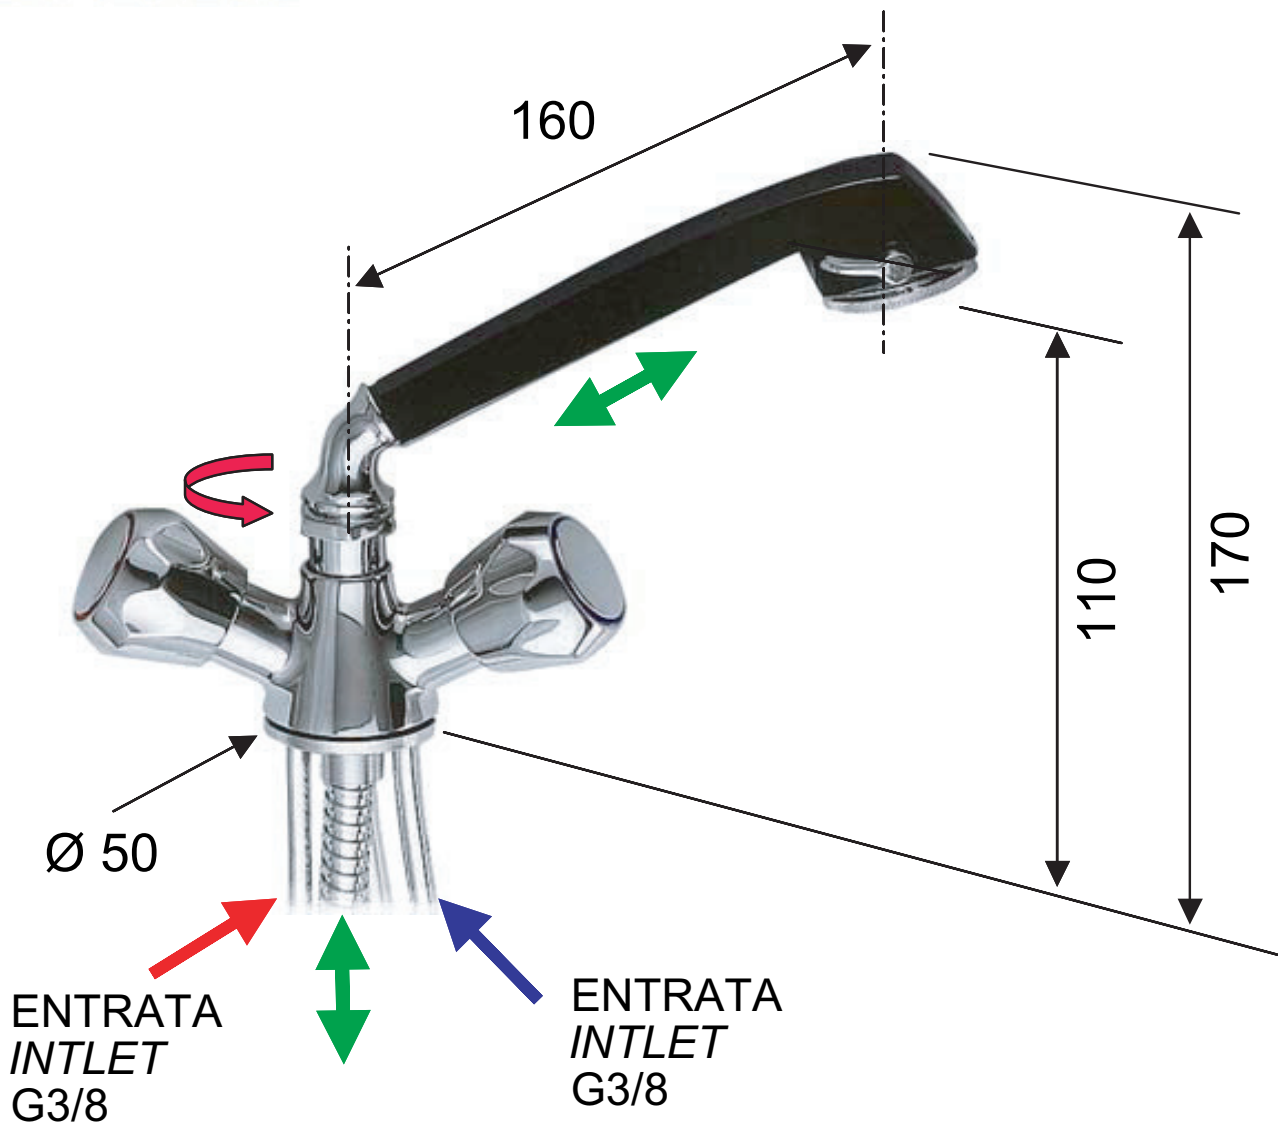

SCHEDA TECNICA

TECHNICAL FEATURES

ART. COD.

47 EX

MATERIALI / MATERIALS

OTTONE CROMATO / CHROME PLATED BRASS

CROMATURA / CHROME PLATING

UNI EN 248