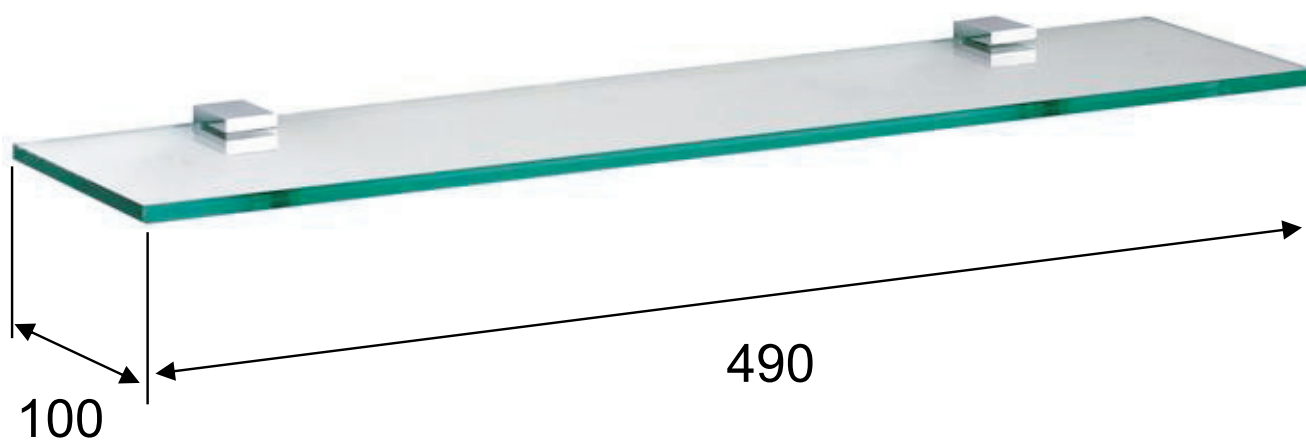

SCHEDA TECNICA

TECHNICAL FEATURES

ART. COD.

SQ 20

MATERIALI / MATERIALS

OTTONE / BRASS

VETRO / GLASS

CROMATURA / CHROME PLATING