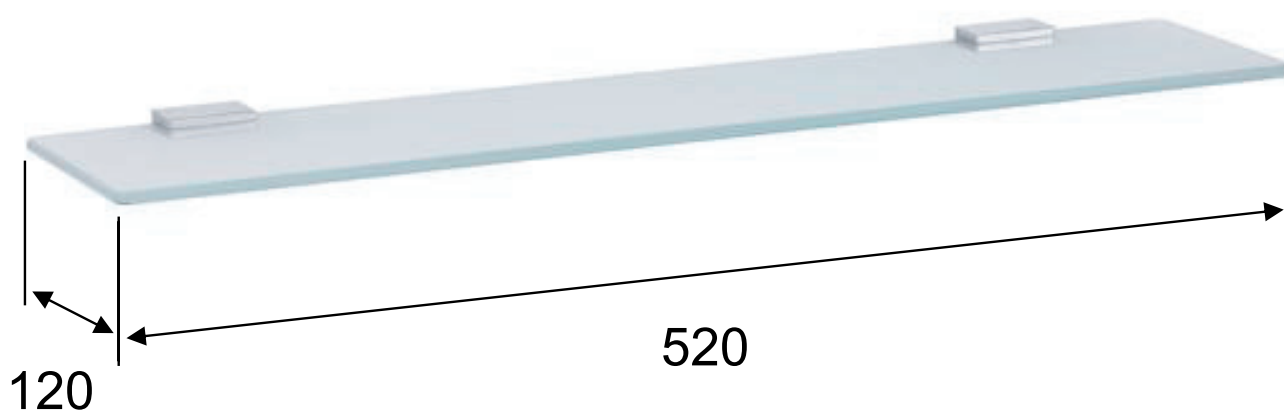

SCHEDA TECNICA

TECHNICAL FEATURES

ART. COD.

FT 20

MATERIALI / MATERIALS

OTTONE CROMATO / CHROME PLATED BRASS

VETRO / GLASS

CROMATURA / CHROME PLATING