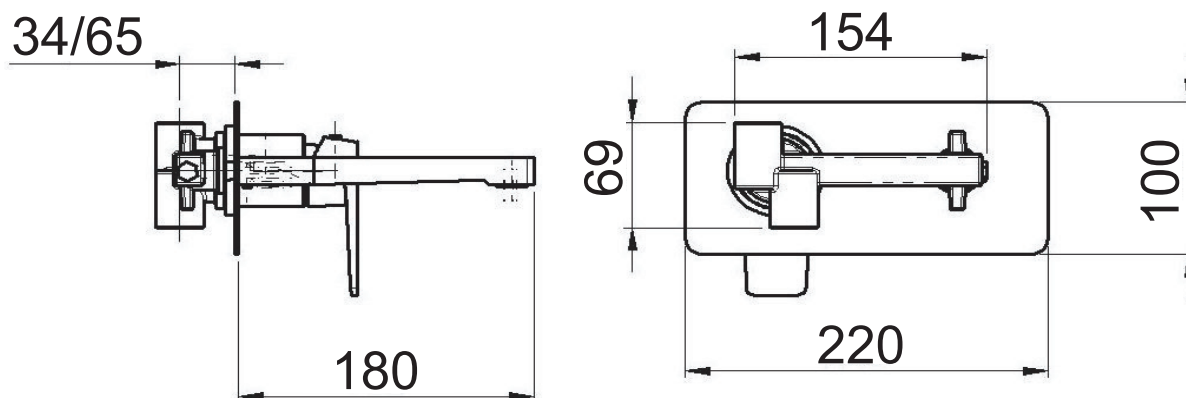

ART. COD.

D 15

ACQUA FREDDA
COLD WATER
G1/2

ACQUA CALDA
HOT WATER
G1/2

MATERIALI / MATERIALS

OTTONE CROMATO / CHROME PLATED BRASS

CROMATURA / CHROME PLATING

UNI EN 248