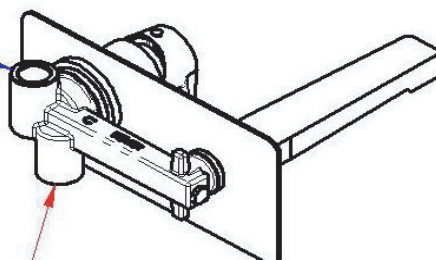

ART. COD.

D 15

ACQUA FREDDA
COLD WATER
G1/2

ACQUA CALDA
HOT WATER
G1/2

MATERIALI / MATERIALS

OTTONE CROMATO / CHROME PLATED BRASS

CROMATURA / CHROME PLATING

UNI EN 248