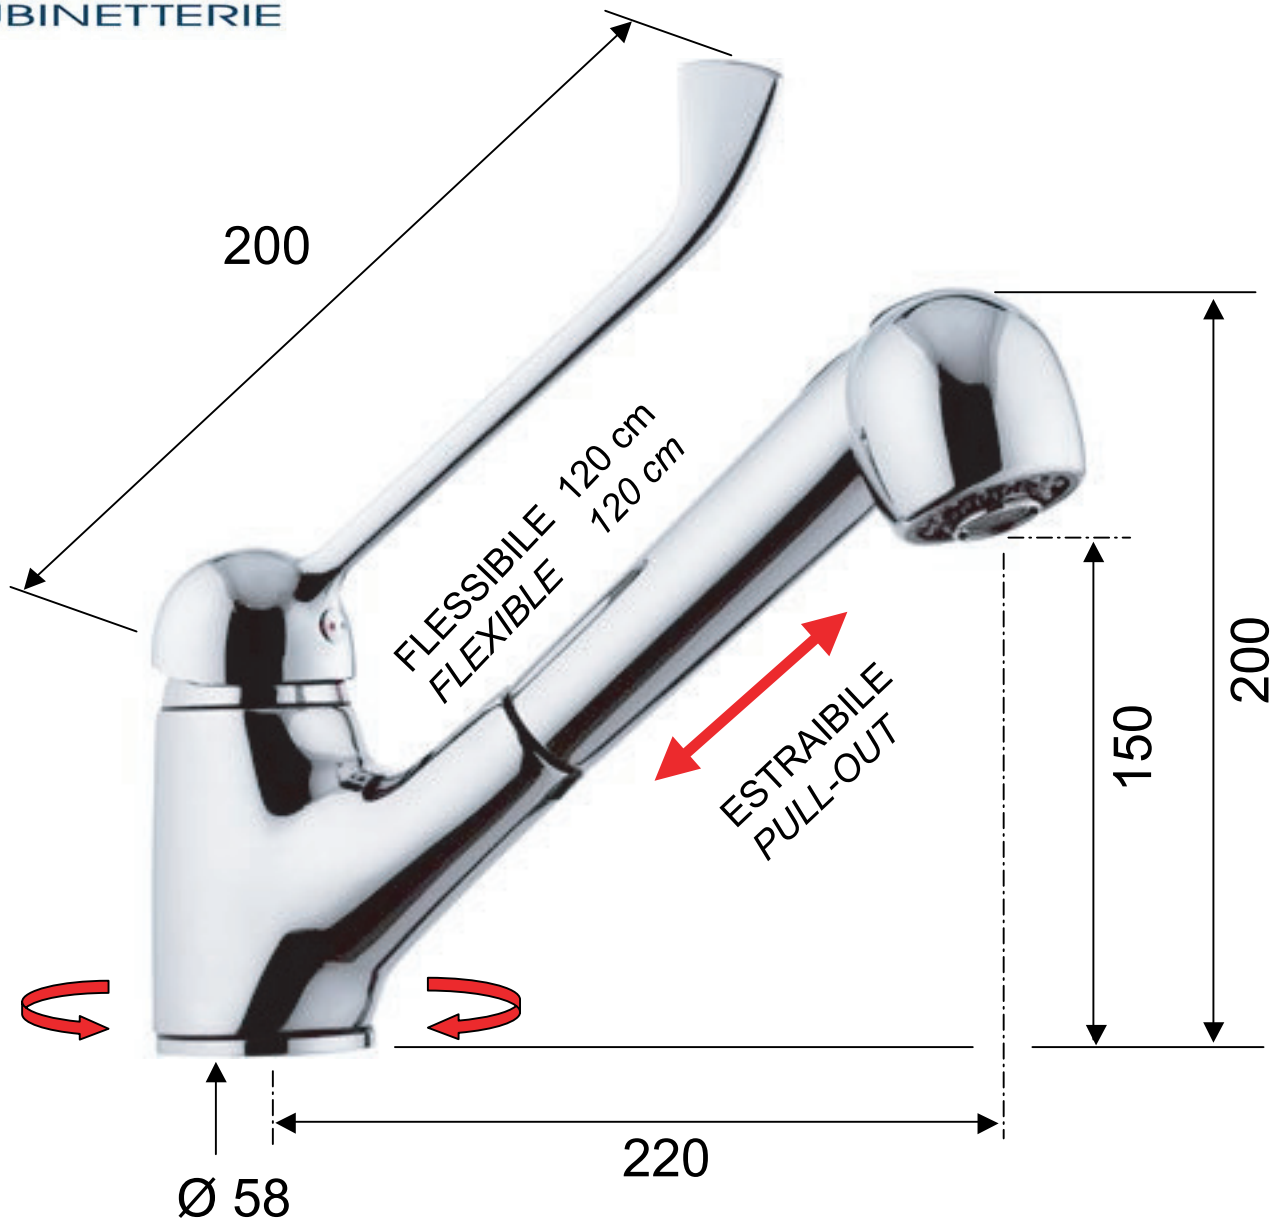

SCHEDA TECNICA

TECHNICAL FEATURES

ART. COD.

K 47 LL

MATERIALI / MATERIALS

OTTONE CROMATO / CHROME PLATED BRASS

CROMATURA / CHROME PLATING

UNI EN 248