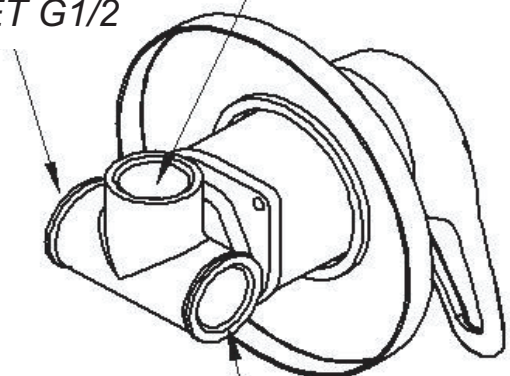

ART. COD.

**K 30**

ENTRATA  
ACQUA  
FREDDA G1/2  
COLD  
WATER  
INLET G1/2

USCITA DOCCIA G1/2  
SHOWER OUTLET G1/2

ENTRATA ACQUA  
CALDA G1/2  
HOT WATER  
INLET G1/2

**MATERIALI / MATERIALS**

OTTONE CROMATO / CHROME PLATED BRASS