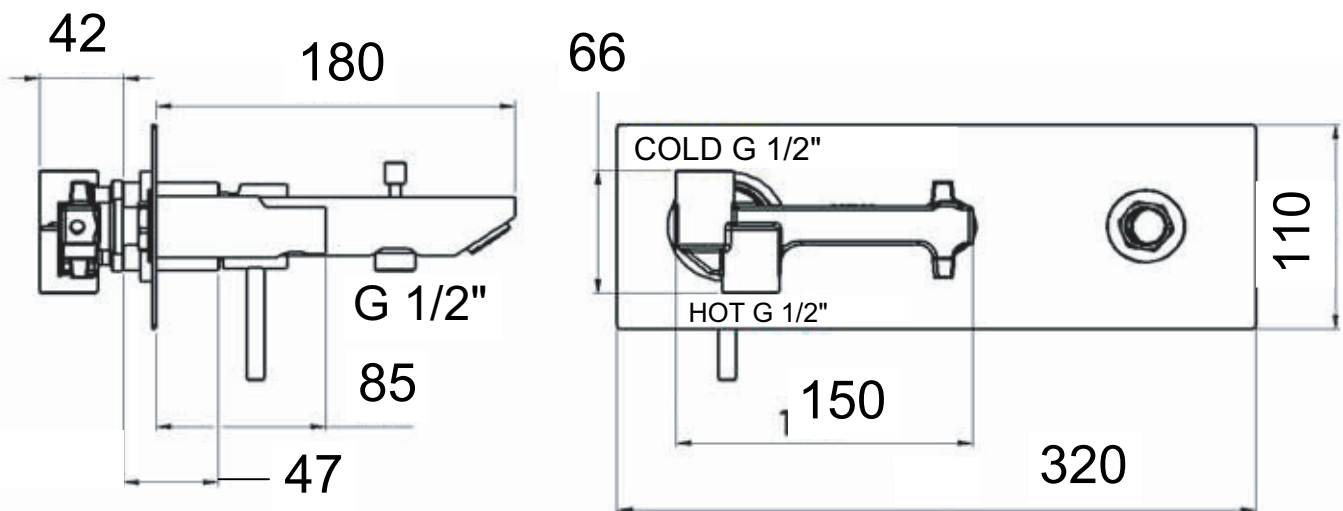

SCHEDA TECNICA

TECHNICAL FEATURES

ART. COD.

N 04

MATERIALI / MATERIALS

OTTONE CROMATO / CHROME PLATED BRASS

CROMATURA / CHROME PLATING

UNI EN 248